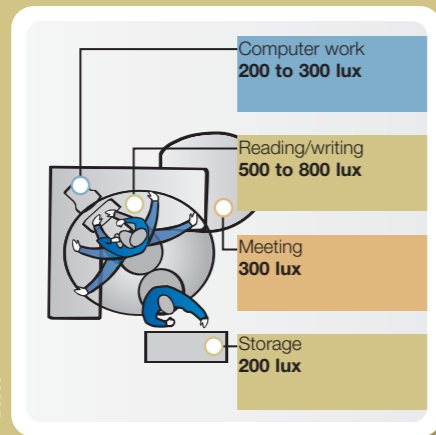

B0588

B0589

▲ **Ergonomics at the workstation**

Our Worktools range is designed to optimise posture, screen height and distance and lighting to **minimise strain on the body's tension zones and on the eyes**. All our worktools are based on the European Display Screen Directive 90/270/EEC and its recommendations.

▲ **Lighting**

Inadequate lighting can cause eye fatigue, a major cause of discomfort at the work place. Visual acuity is reduced when the lighting level is not adapted to the various tasks performed. Steelcase task lights **provide solutions to enhance the lighting level** for the needs of the individual.