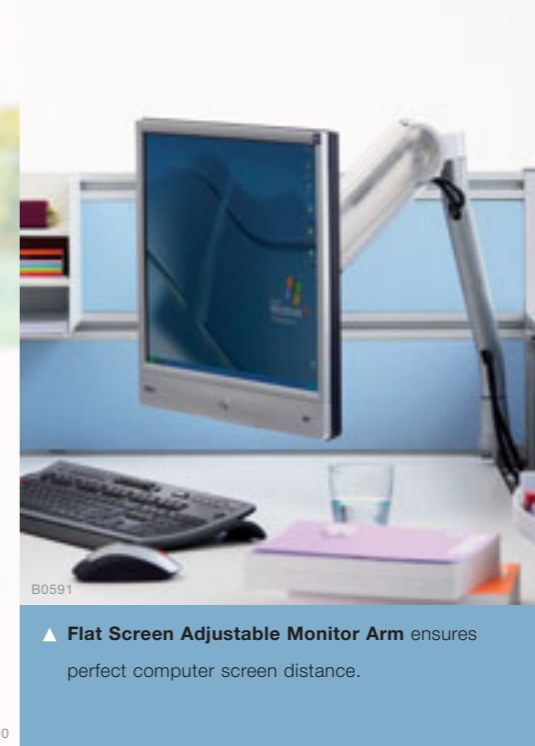

B0591

▲ **Flat Screen Adjustable Monitor Arm** ensures perfect computer screen distance.