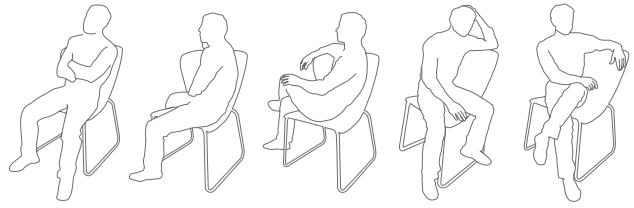

Westside – Dynamic Seating

Westside

Westside chair is engineered for **demanding spaces*** like informal office areas, cafeterias and hotels where traditional seating falls short. It's practical and innovative – a brilliantly simple design offering **flexible, robust and comfortable** seating for non-traditional situations.

* For indoor use only

Dynamic seating

Smooth shape and clean, flowing lines allow true freedom of movement once the user is seated, and is light enough (4,8 kg) to easily move around the chair.

Comfortable lines

Westside's flexible and ergonomic shape is ideal for busy places where people use seating in many different ways.

Smart for the environment

Westside is made of only 2 components, 2 materials (PP and steel) and is assembled with no screws.

Westside is fully **stackable** in vertical (8), compatible with dolly (8) and trolley (15).

Fastening element available to put the chair in row.

Westside comes in 4 fresh colour: **white, sky, sand and lemon** and has an optional upholstered cushion.