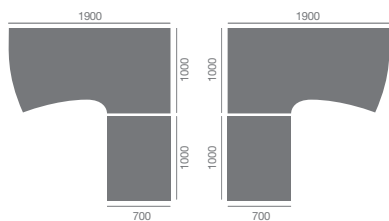

DESKS

DELTA desk Left

DELTA desk Right

ALPHA desk

SIGMA desk

IOTA desk

OMEGA desk

GAMMA desk Left

Status

W=420 - H=592

Teknik

W=688 - H=592

Duo

W=830 - H=592

Duo

W=972 - H=592