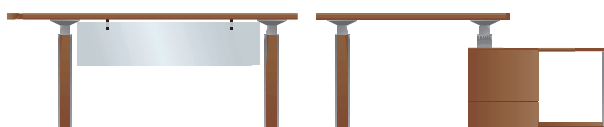

TRIGOS

Steelcase

A1655

TRIGOS DELTA DESK IN AMERICAN WALNUT (NU) W1900 x D900/1150 MM • PLEXIGLAS FRONTAL MODESTY PANEL • WOOD OUTER CLADDING PANEL KIT (NU) FOR DESK AND RETURN TOP • RETURN

WELCOME
COLLABORATE
PRESENT

TOP (NU) WITH TWO LEGS FOR SUPPORTING PEDESTAL W1200 X D800 MM • SUPPORTING TEKNIK DUO PEDESTAL (NU) • WERNDL #1 CHAIR, FUSION VISITOR CHAIRS

A1656

SQUARE MEETING TABLE 900 X 900 MM

MANAGE

THINK

LOG ON

TRIGOS SIGMA DESK IN AMERICAN WILD CHERRY (ME) W2100 X D1100MM • BLACK SIGMA DESK PAD • FRONTAL AND LATERAL MODESTY PANELS IN WOOD (ME) • WOOD INNER AND OUTER CLADDING PANEL KIT (ME) FOR DESK