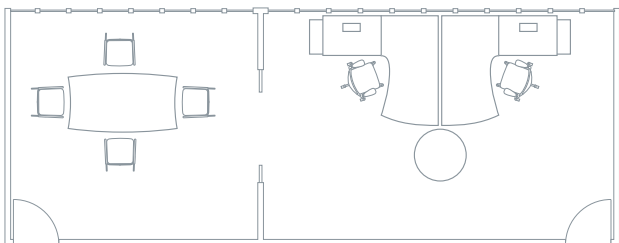

KAPPA MEETING TABLE (ER) 1500 x 1500 MM USED AS A DESK

A1661

TRIGOS GAMMA DESK IN NATURAL BEECH (HT) W1900 x D1000 MM WITH RETURN TOP FOR SUPPORTING PEDESTAL W1000 x D700 MM, WITH DETAILS QUICK PLUG TECHNOBOX INTEGRATED • SUPPORTING

LOG ON
SHARE
EXCHANGE

STATUS SOLO (HT) PEDESTAL • ROUND TABLE (HT) Ø 900 MM • TONOS MEETING TABLE (HT) W1900 X D 1000 MM WITH DETAILS I&O TECHNOBOX INTEGRATED • PLEASE TASK AND VISITOR CHAIRS

A1662

A1663