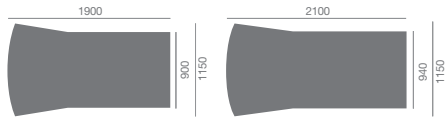

DESKS

DELTA desk Left