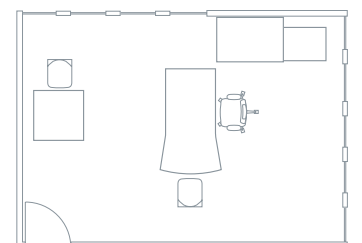

TRIGOS

Steelcase

A1655

TRIGOS DELTA DESK IN AMERICAN WALNUT (NU) W1900 x D900/1150 MM • PLEXIGLAS FRONTAL MODESTY PANEL • WOOD OUTER CLADDING PANEL KIT (NU) FOR DESK AND RETURN TOP • RETURN

WELCOME
COLLABORATE
PRESENT

TOP (NU) WITH TWO LEGS FOR SUPPORTING PEDESTAL W1200 X D800 MM • SUPPORTING TEKNIK DUO PEDESTAL (NU) • WERNDL #1 CHAIR, FUSION VISITOR CHAIRS

A1656

SQUARE MEETING TABLE 900 X 900 MM

MANAGE

THINK

LOG ON

TRIGOS SIGMA DESK IN AMERICAN WILD CHERRY (ME) W2100 X D1100MM • BLACK SIGMA DESK PAD • FRONTAL AND LATERAL MODESTY PANELS IN WOOD (ME) • WOOD INNER AND OUTER CLADDING PANEL KIT (ME) FOR DESK