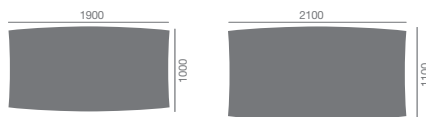

SQUARE

ROUND

TONOS