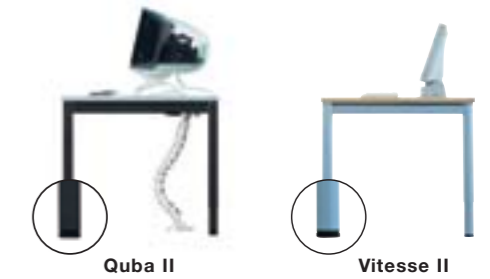

Quba II / Vitesse II – Like building blocks

Everyone knows that there is only one small difference between Quba and Vitesse: one is square, one is round. But they are both stable and height adjustable.