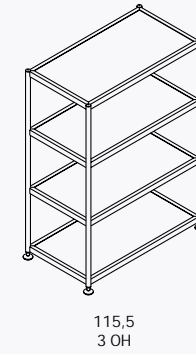

However you like

Tokyo lends itself better to mix and match combinations than almost any other shelving system. It goes up and comes down in the time it takes to link a few frame elements together. An unbeatable benefit when it comes to moving things round and transportation. Four different width measurements offer storage and display space for any type of occasion, covering the whole range from table to cupboard height. A shelving system which can blend almost invisibly into the background or stand out as an eyecatcher – depending on how you equip it.

Smart details

Program overview

x 40

x 80

x 100

x 120

2 OH

3 OH