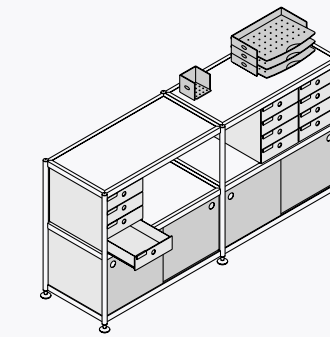

However you like

Tokyo lends itself better to mix and match combinations than almost any other shelving system. It goes up and comes down in the time it takes to link a few frame elements together. An unbeatable benefit when it comes to moving things round and transportation. Four different width measurements offer storage and display space for any type of occasion, covering the whole range from table to cupboard height. A shelving system which can blend almost invisibly into the background or stand out as an eyecatcher – depending on how you equip it.

Smart details

Program overview

x 40

x 80

x 100

x 120

2 OH

3 OH

4 OH

5 OH

System overview

Panelling

Adjustment screw

Castor