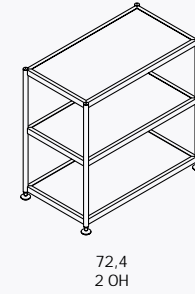

However you like

Tokyo lends itself better to mix and match combinations than almost any other shelving system. It goes up and comes down in the time it takes to link a few frame elements together. An unbeatable benefit when it comes to moving things round and transportation. Four different width measurements offer storage and display space for any type of occasion, covering the whole range from table to cupboard height. A shelving system which can blend almost invisibly into the background or stand out as an eyecatcher – depending on how you equip it.

Smart details

Program overview

x 40

x 80

x 100

x 120

2 OH

3 OH