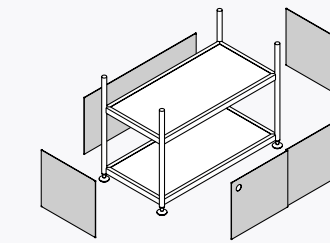

Smart details

Program overview

x 40

x 80

x 100

x 120

2 OH

3 OH

4 OH

5 OH

System overview

Panelling

Adjustment screw

Castor