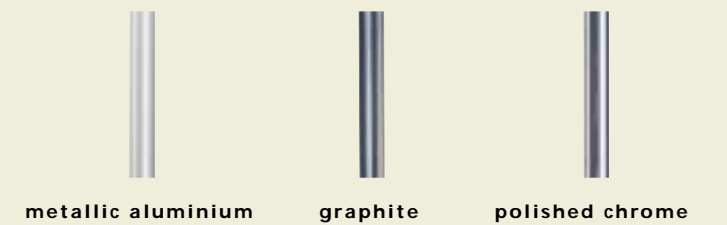

Steelcase

Office order: Nice and tidy and yet discreetly visible

The semi-open "Cabrio" is both visibility protection and shelf

Tokyo quite openly sets homely trends

Tokyo is characterized by perfect workmanship from top to bottom. Its metal frames are stable and solid, the shelves slot in for a perfectly flush finish. Static stability is provided by transparent or black legs, casters ensure quick and easy mobility, anywhere at any time. Open shelves provide unobstructed transparency, transparent glass lets out only a shimmering hint of what is behind. You never knew there could be so many interesting faces to filing and storage, tidying and organization!

Tokyo

Rethinking the office

Pure & light

Tokyo is the expression of a new lifestyle and office perception. A shelving system design which gives off a light and airy feel, no matter whether closed or open. What makes Tokyo so distinctive is its no-frills, clear cut design based on a metal framework. With a perfect finishing touch provided in the form of transparent glass inserts and granite or steel shelves. And the interaction of wood creates a unique harmony. Tokyo shelving is so attractive it is almost "wasted" in the office.

Tokyo metal frames come in an aluminium, chrome or granite colour. The panels come in soft green or blue transparent glass. Or for real purists, an open design with a bare granite shelf. Tokyo offers powder-coated steel shelves in a choice of no fewer than 13 different variants.