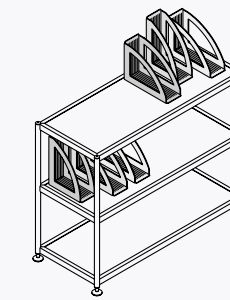

However you like

Tokyo lends itself better to mix and match combinations than almost any other shelving system. It goes up and comes down in the time it takes to link a few frame elements together. An unbeatable benefit when it comes to moving things round and transportation. Four different width measurements offer storage and display space for any type of occasion, covering the whole range from table to cupboard height. A shelving system which can blend almost invisibly into the background or stand out as an eyecatcher – depending on how you equip it.

Tokyo metal frames come in an aluminium, chrome or granite colour. The panels come in soft green or blue transparent glass. Or for real purists, an open design with a bare granite shelf. Tokyo offers powder-coated steel shelves in a choice of no fewer than 13 different variants.

Smart details

Program overview

x 40

x 80

x 100

x 120

2 OH

3 OH

4 OH

5 OH

System overview

Panelling

Adjustment screw

Castor