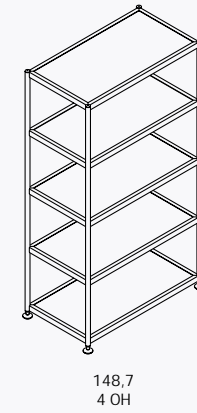

However you like

Tokyo lends itself better to mix and match combinations than almost any other shelving system. It goes up and comes down in the time it takes to link a few frame elements together. An unbeatable benefit when it comes to moving things round and transportation. Four different width measurements offer storage and display space for any type of occasion, covering the whole range from table to cupboard height. A shelving system which can blend almost invisibly into the background or stand out as an eyecatcher – depending on how you equip it.

Smart details

Program overview

x 40

x 80

x 100

x 120

2 OH

3 OH