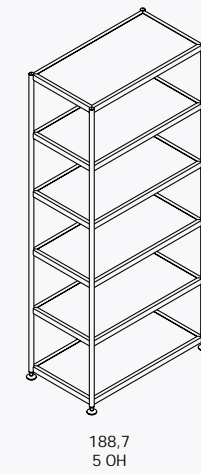

However you like

Tokyo lends itself better to mix and match combinations than almost any other shelving system. It goes up and comes down in the time it takes to link a few frame elements together. An unbeatable benefit when it comes to moving things round and transportation. Four different width measurements offer storage and display space for any type of occasion, covering the whole range from table to cupboard height. A shelving system which can blend almost invisibly into the background or stand out as an eyecatcher – depending on how you equip it.

Smart details

Program overview

x 40

x 80

x 100

x 120

2 OH

3 OH