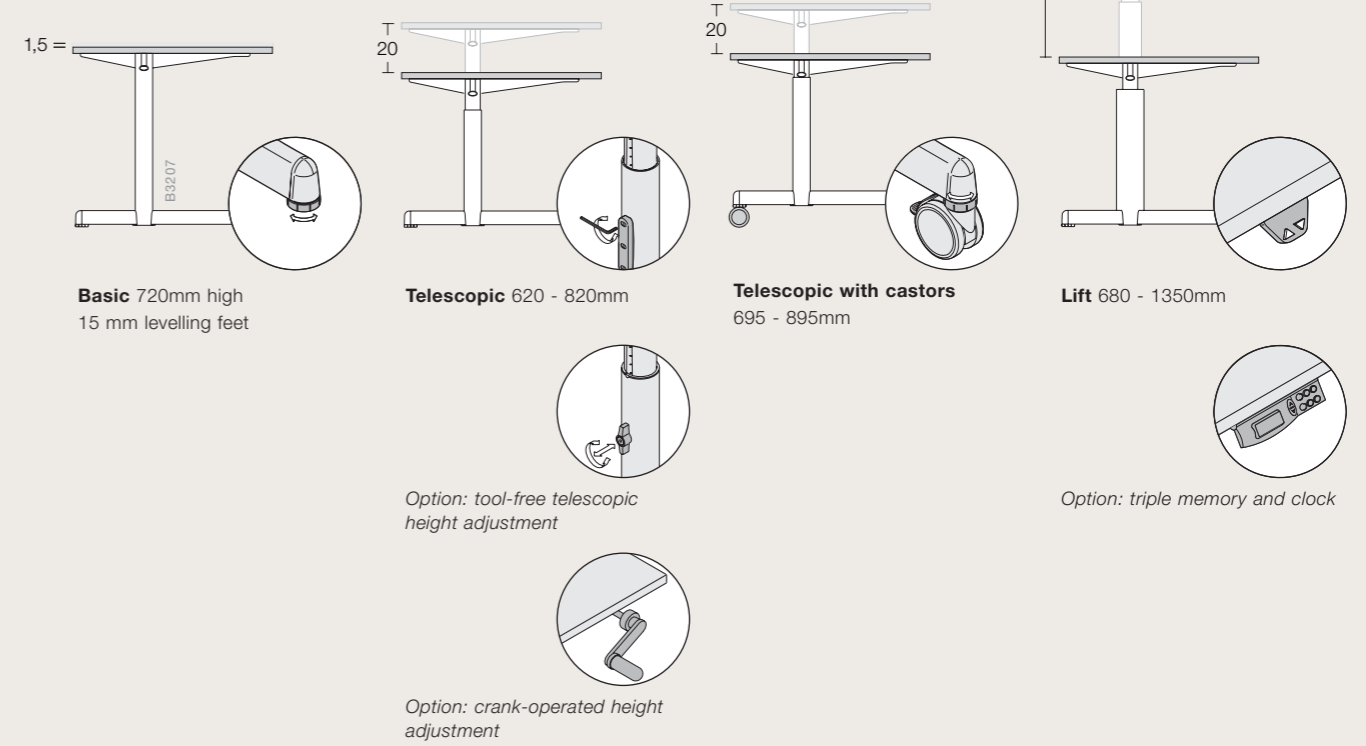

Tenaro system

Tenaro is like a building block... where all parts fit together. You decide how much of it will serve as a workstation. You can extend it at any time.