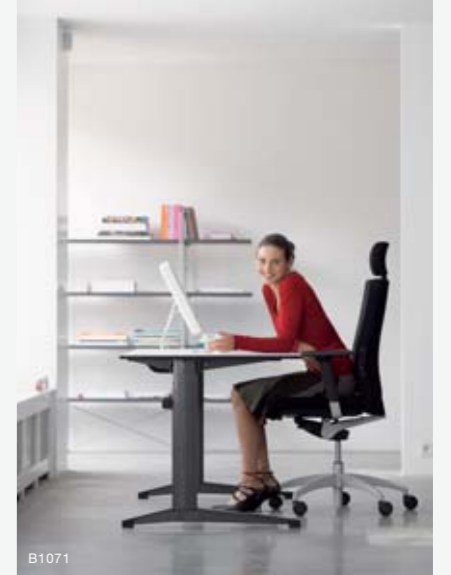

B1070

B1071