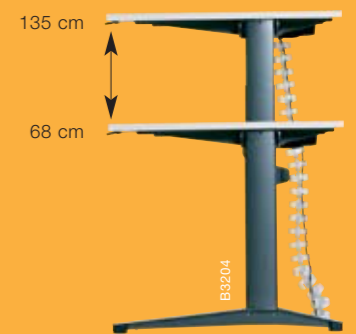

Tenaro: an intelligent addition to the office

Decisive
centimetres