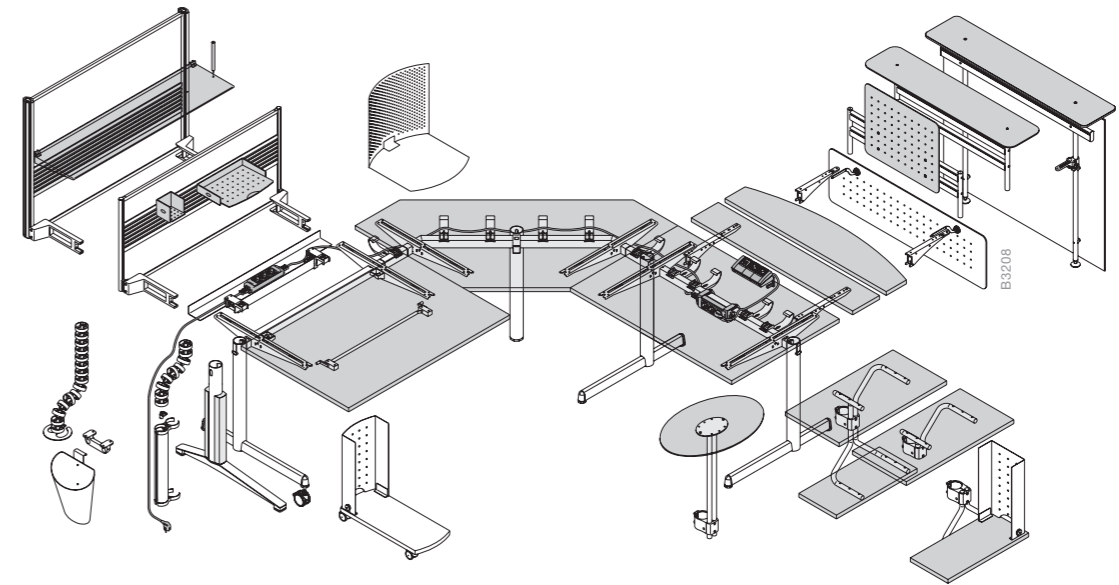

Tenaro is much more than a desk. The system supports numerous modular elements with which you can configure your workstation to suit your exact requirements. **Making you feel good!**