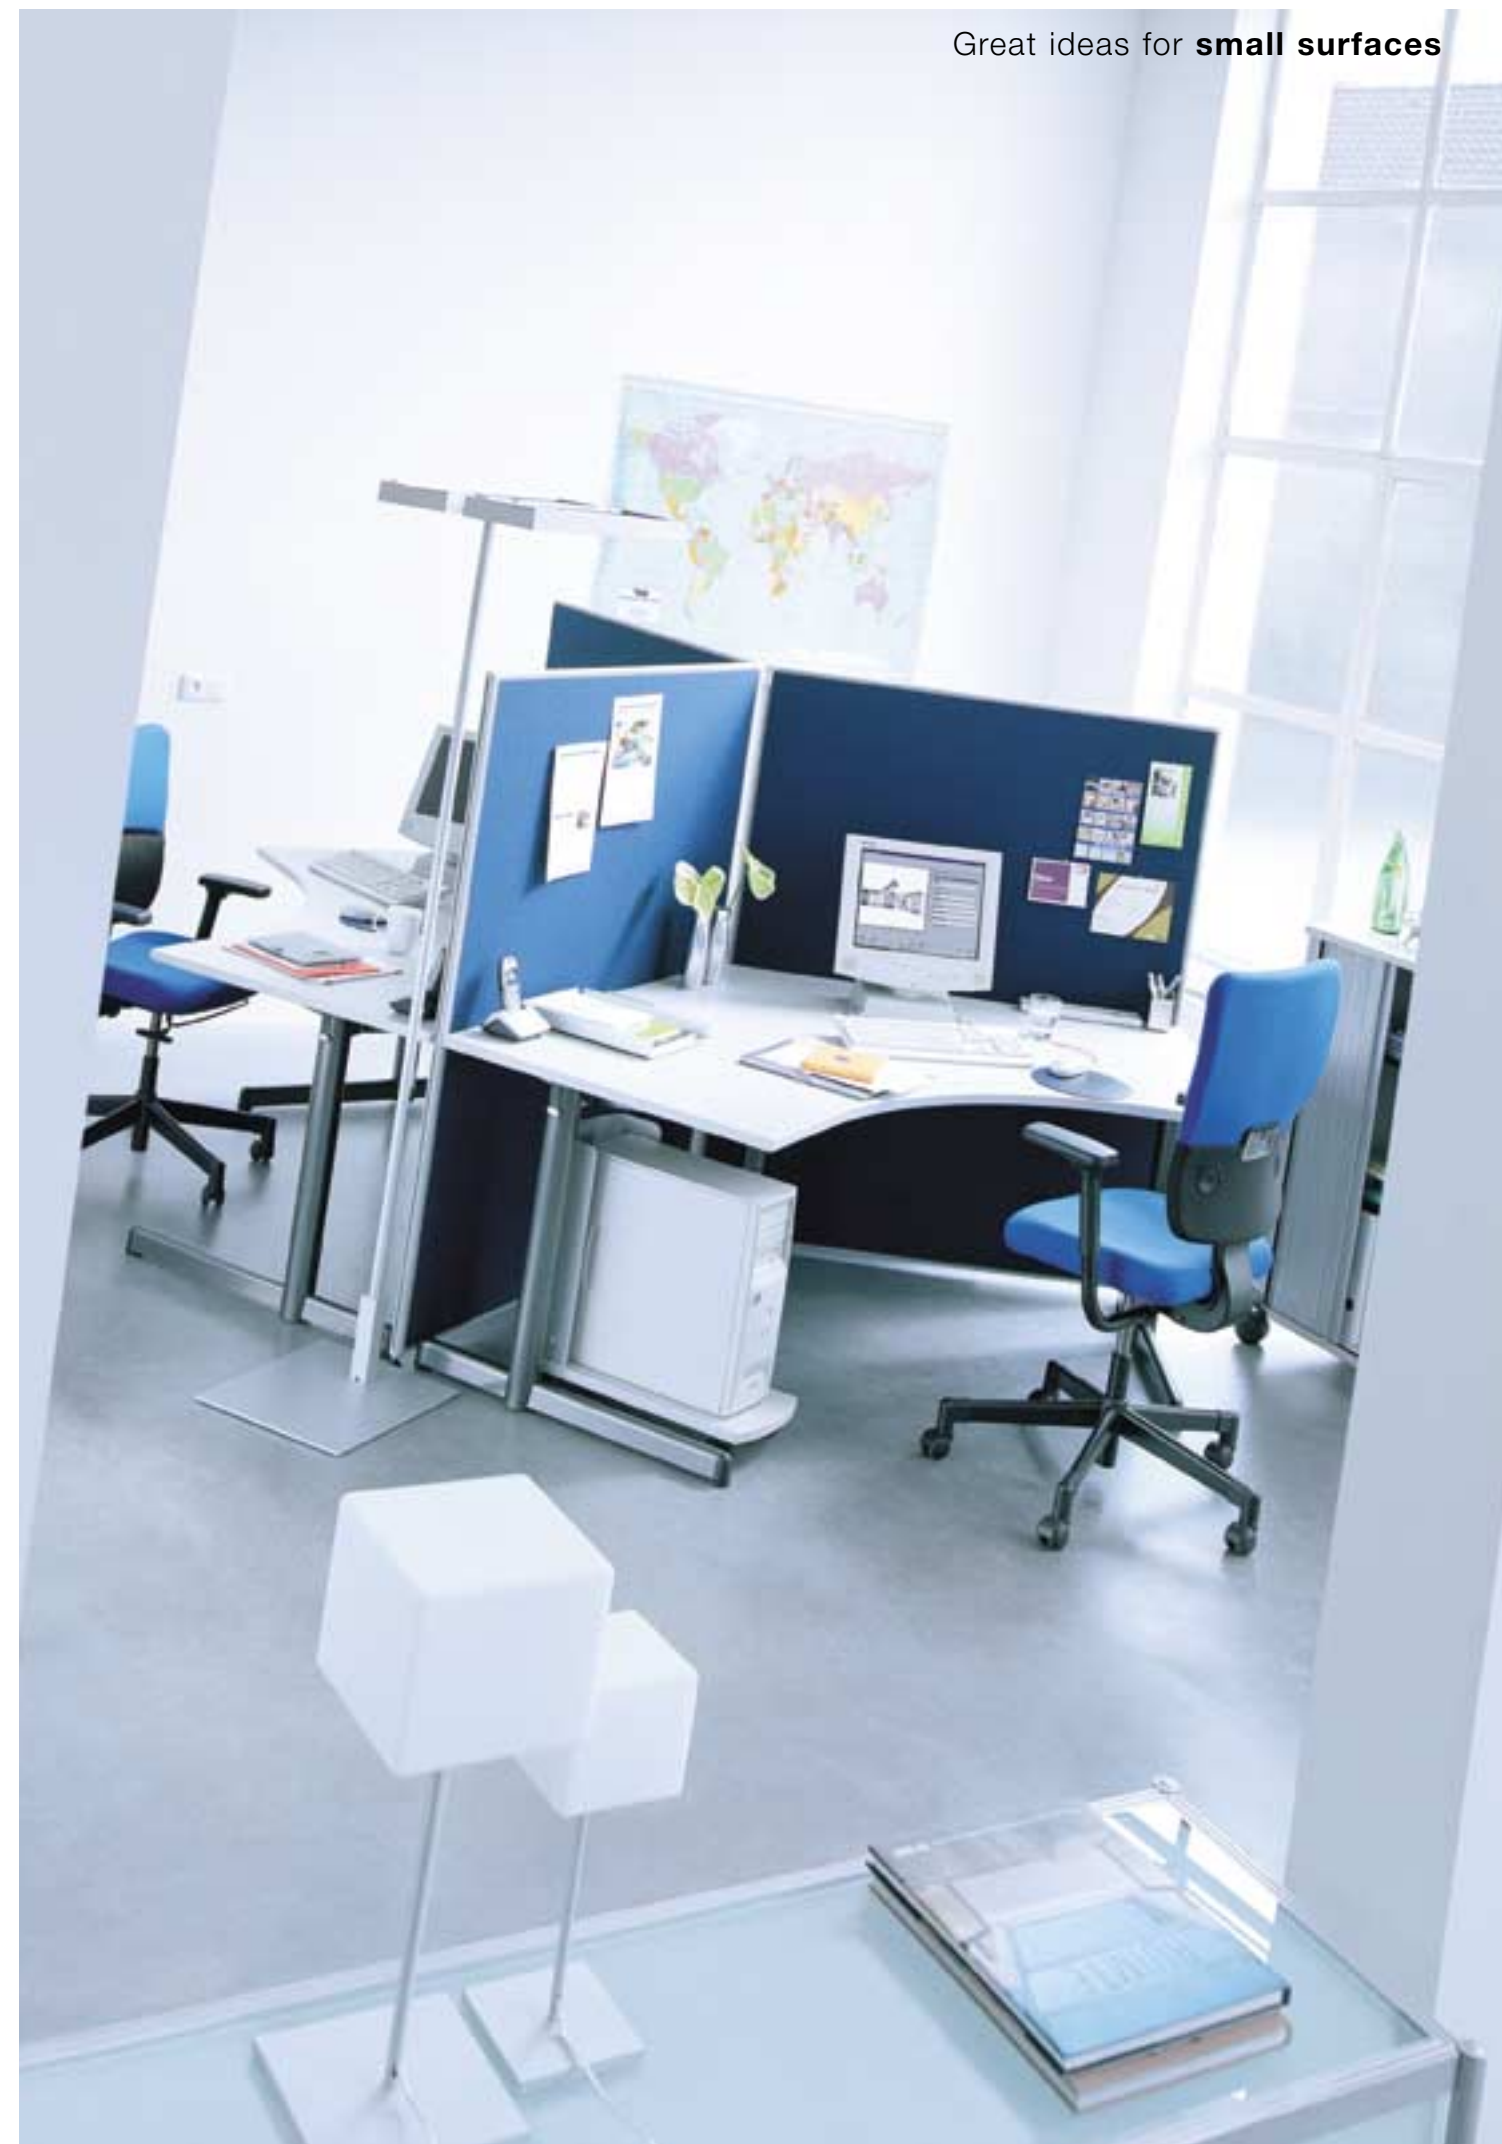

The wide variety of desktops allows you to choose the counter that suits you best. The huge choice of materials gives free reign to your choice of combinations and adapt easily to your corporate philosophy. Show your business partners and visitors the Tenaro page and watch them be impressed!