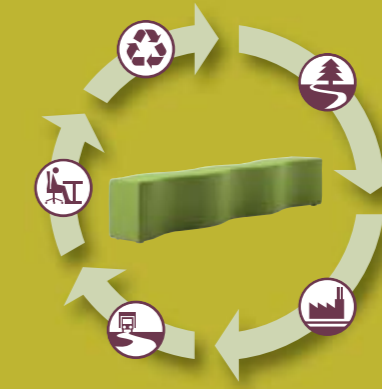

Ripple

Make a colourful impact on your office

Ripple is a playful multi-functional bench that brightens up welcome areas and in-between spaces. Distinctive and inviting, its soft, curved form is an ideal way to **create a more relaxed and inspirational mood**. Available in two versions, **Wave and Snake**, Ripple stands on its own to make a distinctive statement. Combine it with other casual elements like stools or low tables to transform an unused space. Either way Ripple is sure to make a **colourful impact** on your office.

Fine detailing Ripple comes with discreet glides and high quality upholstery and stitching. Available in almost all any seating fabrics, Ripple can be in plain colour or bicolour as standard.

Ripple Wave
W2470xD480xH470

Create a pit stop

Ripple's eye-catching looks and welcoming curves are a great way to bring character to waiting areas and corridors. The comfortable seat allows people to sit any way they like, making it ideal as a pit stop outside a meeting room.

Ripple's environmental performance

During Ripple's development process we considered environmental impacts of our decisions at every stage of the product's lifecycle - from materials extraction, production, transportation, use and re-use, to end of life.