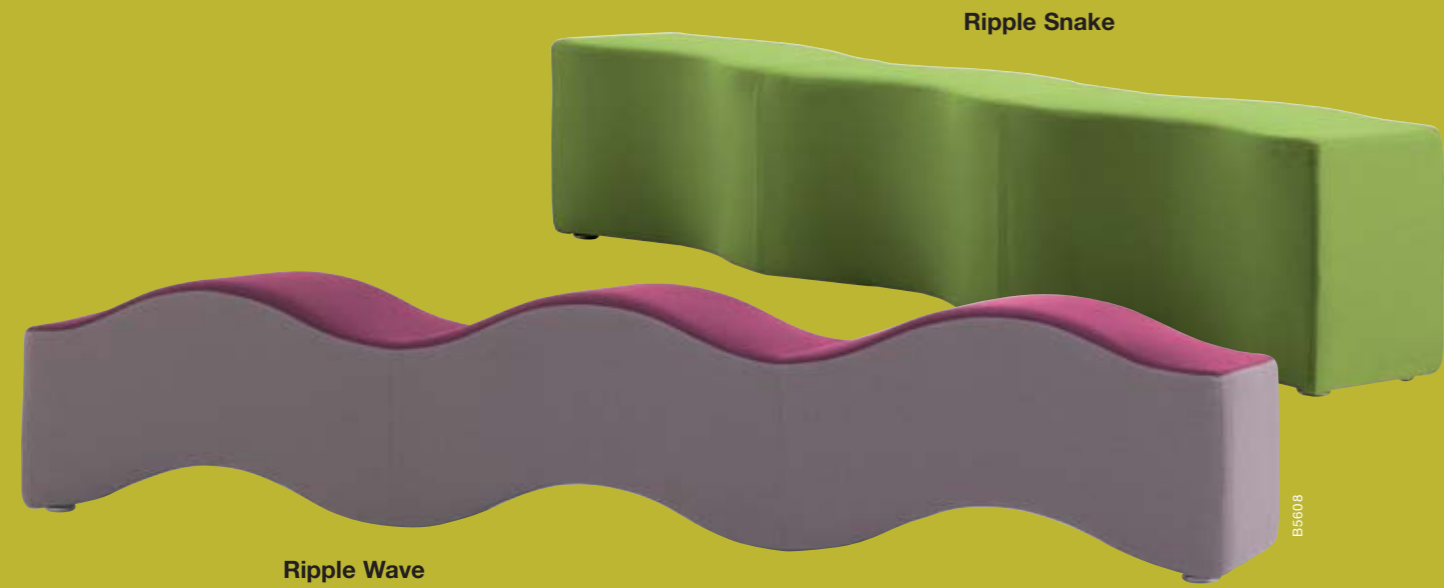

Ripple Snake
W2470xD450xH500

Divide a space

Ripple can be a smart way to divide a space while creating informal seating, turning a cafeteria area into a break zone to foster spontaneous interactions between people.

Ripple

Make a colourful impact on your office

Ripple is a playful multi-functional bench that brightens up welcome areas and in-between spaces. Distinctive and inviting, its soft, curved form is an ideal way to **create a more relaxed and inspirational mood**. Available in two versions, **Wave and Snake**, Ripple stands on its own to make a distinctive statement. Combine it with other casual elements like stools or low tables to transform an unused space. Either way Ripple is sure to make a **colourful impact** on your office.

Fine detailing Ripple comes with discreet glides and high quality upholstery and stitching. Available in almost all any seating fabrics, Ripple can be in plain colour or bicolour as standard.

Ripple Wave
W2470xD480xH470

Create a pit stop

Ripple's eye-catching looks and welcoming curves are a great way to bring character to waiting areas and corridors. The comfortable seat allows people to sit any way they like, making it ideal as a pit stop outside a meeting room.