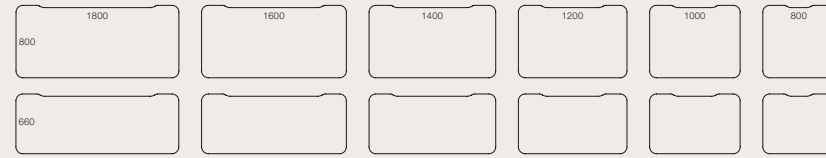

Movida in detail

Materials and colours

Cable management

Screens, heights 380mm, Lengths 800, 1200, 1600mm

Tidy tray

Statement of Line

Straight

Double wave