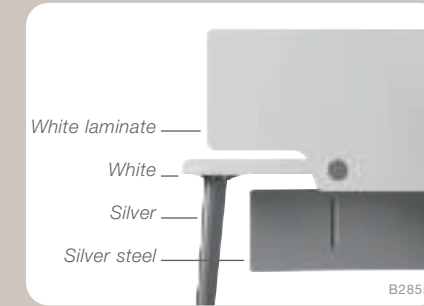

Movida in detail

Materials and colours

Cable management

Screens, heights 380mm, Lengths 800, 1200, 1600mm

Tidy tray

Statement of Line

Straight

Double wave