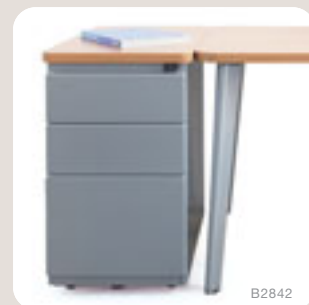

Planning is simple with Movida

Movida's spacious worktop provides plenty of storage options, both on top and underneath, thanks to its **compatibility with all Steelcase storage ranges.**

Tasking

Create an office fit for a **manager** with defined areas for welcoming and working. Play with colour to create the effect you desire.