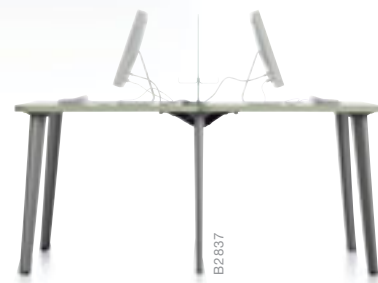

"A workstation for **sharing the load.**"

Movida allows two people to **link desks and work together** without losing their personal space. Provide your people with a short or full-length

screen or simply with a double tidy tray depending on the level of interaction they need.

B2837