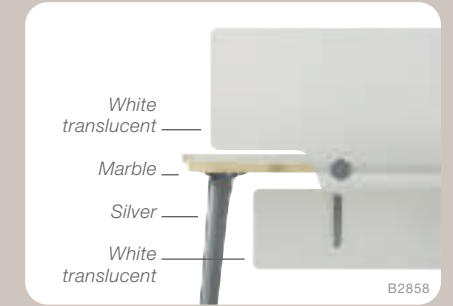

Movida in detail

Materials and colours

Cable management

Screens, heights 380mm, Lengths 800, 1200, 1600mm

Tidy tray

Statement of Line

Straight

Double wave