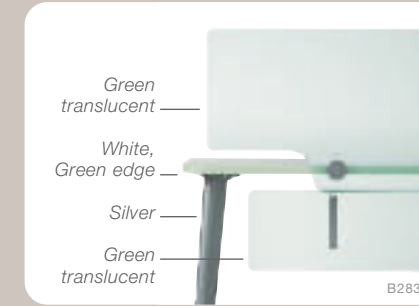

Movida in detail

Materials and colours

Cable management

Screens, heights 380mm, Lengths 800, 1200, 1600mm

Tidy tray

Statement of Line

Straight

Double wave