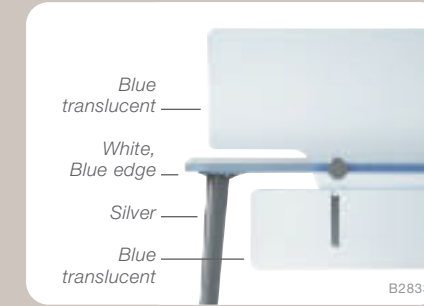

Movida in detail

Materials and colours

Cable management

Screens, heights 380mm, Lengths 800, 1200, 1600mm

Tidy tray

Statement of Line

Straight

Double wave