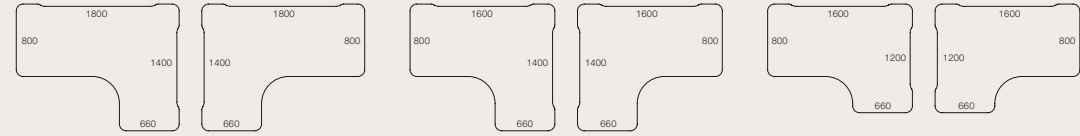

Classical corner Symetrical