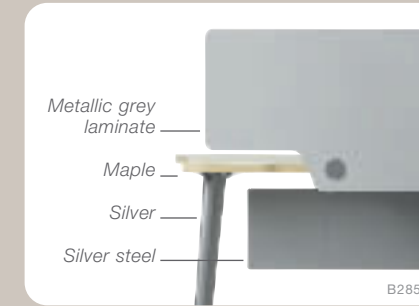

Movida in detail

Materials and colours

Cable management

Screens, heights 380mm, Lengths 800, 1200, 1600mm

Tidy tray

Statement of Line

Straight

Double wave