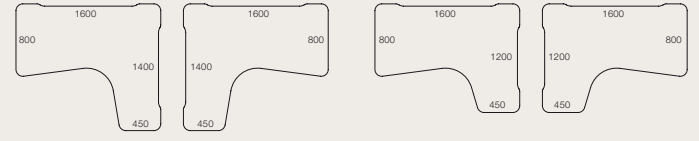

Movida in detail

Materials and colours

Cable management

Screens, heights 380mm, Lengths 800, 1200, 1600mm

Tidy tray

Statement of Line

Straight

Double wave

Pentagon 120°

Compact corner

Classical corner Symetrical

Classical corner Asymetrical

Welcome

Conferencing