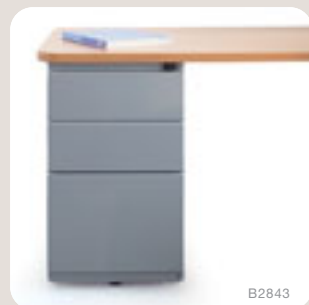

Planning is simple with Movida

Movida's spacious worktop provides plenty of storage options, both on top and underneath, thanks to its **compatibility with all Steelcase storage ranges.**

Tasking

Create an office fit for a **manager** with defined areas for welcoming and working. Play with colour to create the effect you desire.