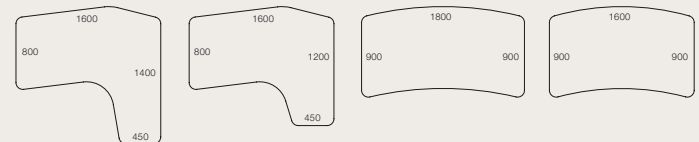

Movida in detail

Materials and colours

Cable management

Screens, heights 380mm, Lengths 800, 1200, 1600mm

Tidy tray

Statement of Line

Straight

Double wave

Pentagon 120°

Compact corner

Classical corner Symetrical

Classical corner Asymetrical

Welcome

Conferencing