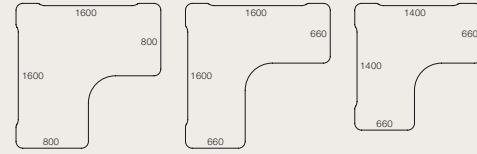

Movida in detail

Materials and colours

Cable management

Screens, heights 380mm, Lengths 800, 1200, 1600mm

Tidy tray

Statement of Line

Straight

Double wave

Pentagon 120°

Compact corner

Classical corner Symetrical

Classical corner Asymetrical

Welcome

Conferencing