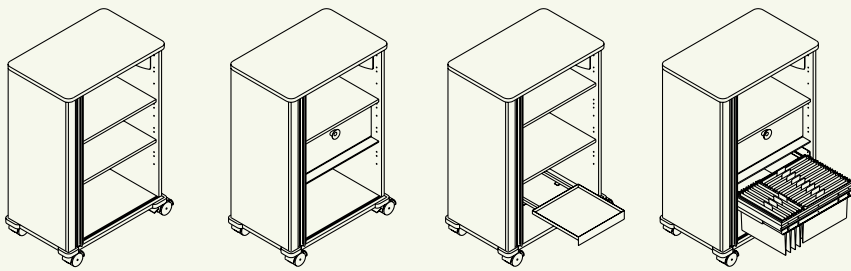

coat hook

personal locker

drawer

suspended file frame

letter slot

Every Moby has a “catch”

The inner life of the Moby can differ as much as the job we do. Let it organize your work with a drawer or hanging files, with storage space for folders, room for all your utensils and even those private little things you wouldn't want to be without at work. The Moby is your letterbox, your cloakroom and your mobile cupboard – a truly multifunctional helper.

Moby 51 cm

Moby 71 cm

Moby 91 cm

Moby-Garage

Moby-Garage

Orga panel for Moby-Garage

Steelcase

Steelcase GmbH
Georg-Aicher-Straße 7
D-83026 Rosenheim
Tel. 08031 405-0
Fax 08031 405-100
International
Tel. +49 8031 405-500
Fax +49 8031 405-537
eMail: info@steelcase.de