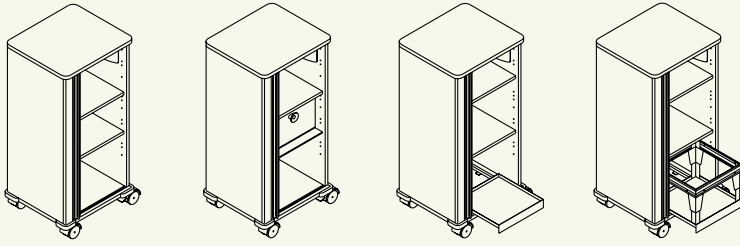

coat hook

personal locker

drawer

suspended file frame

letter slot

Every Moby has a “catch”

The inner life of the Moby can differ as much as the job we do. Let it organize your work with a drawer or hanging files, with storage space for folders, room for all your utensils and even those private little things you wouldn't want to be without at work. The Moby is your letterbox, your cloakroom and your mobile cupboard – a truly multifunctional helper.

Moby 51 cm

Moby 71 cm

Moby 91 cm

Moby-Garage

Moby-Garage

Orga panel for Moby-Garage

Steelcase

Steelcase GmbH
Georg-Aicher-Straße 7
D-83026 Rosenheim
Tel. 08031 405-0
Fax 08031 405-100
International
Tel. +49 8031 405-500
Fax +49 8031 405-537
eMail: info@steelcase.de