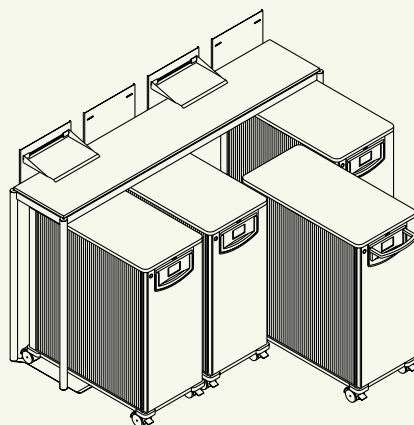

coat hook

personal locker

drawer

suspended file frame

letter slot

Every Moby has a “catch”

The inner life of the Moby can differ as much as the job we do. Let it organize your work with a drawer or hanging files, with storage space for folders, room for all your utensils and even those private little things you wouldn't want to be without at work. The Moby is your letterbox, your cloakroom and your mobile cupboard – a truly multifunctional helper.

Moby 51 cm

Moby 71 cm

Moby 91 cm

Moby-Garage

Moby-Garage

Orga panel for Moby-Garage

Steelcase

Steelcase GmbH
Georg-Aicher-Straße 7
D-83026 Rosenheim
Tel. 08031 405-0
Fax 08031 405-100
International
Tel. +49 8031 405-500
Fax +49 8031 405-537
eMail: info@steelcase.de