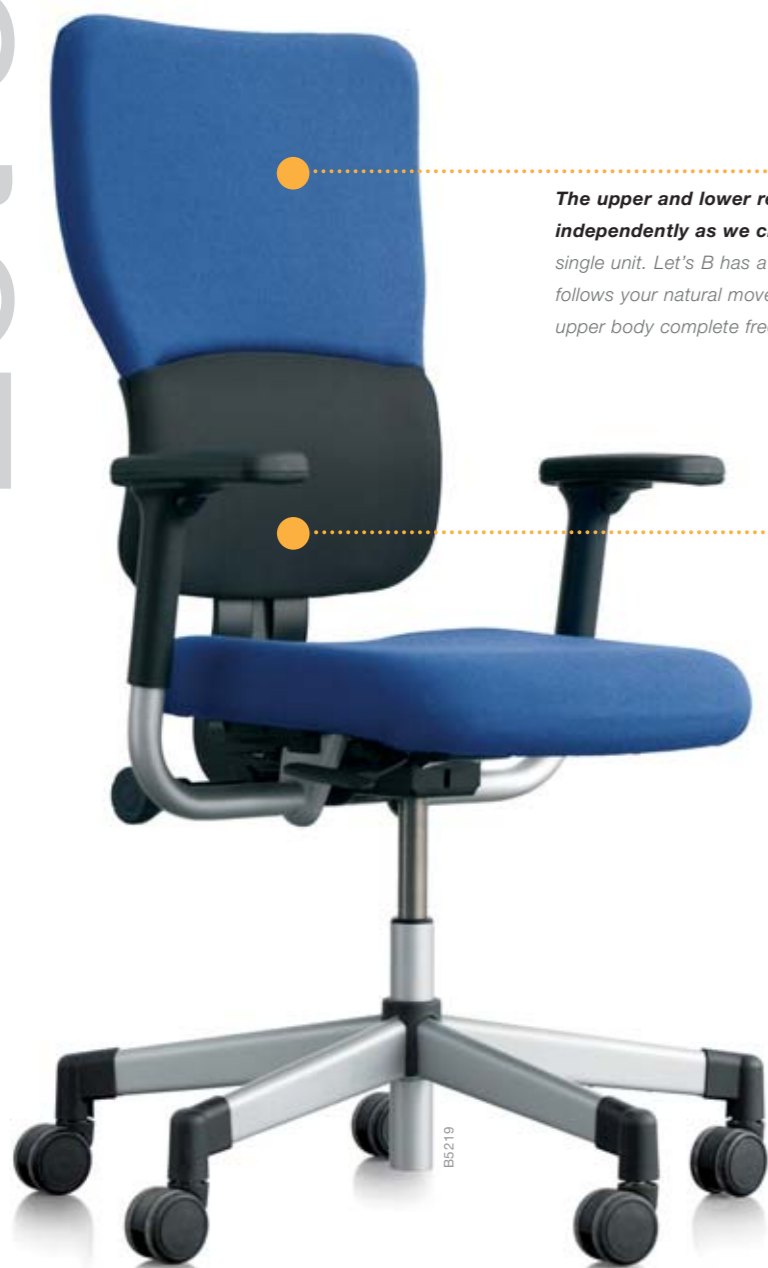

B5220

Let's B

Let's B

High Performance Seating

Let's B – Sets you free

www.steelcase.com

Steelcase

Do what you do better.™

Steelcase

Let's B

Let's B. Better for your back. Let's B is better for your back because it adapts to your unique posture and patterns of movement when you're seated. That gives your back better support and more freedom of movement, and is a comfortable and healthy way to sit. It's all because Steelcase understands spinal motion better thanks to our unique user-based research initiative, The Motion Study. Here are the 2 key discoveries implemented on Let's B.

The upper and lower regions of the spine move independently as we change posture, not as a single unit. Let's B has a flexible backrest that follows your natural movements, giving your seated upper body complete freedom of movement.