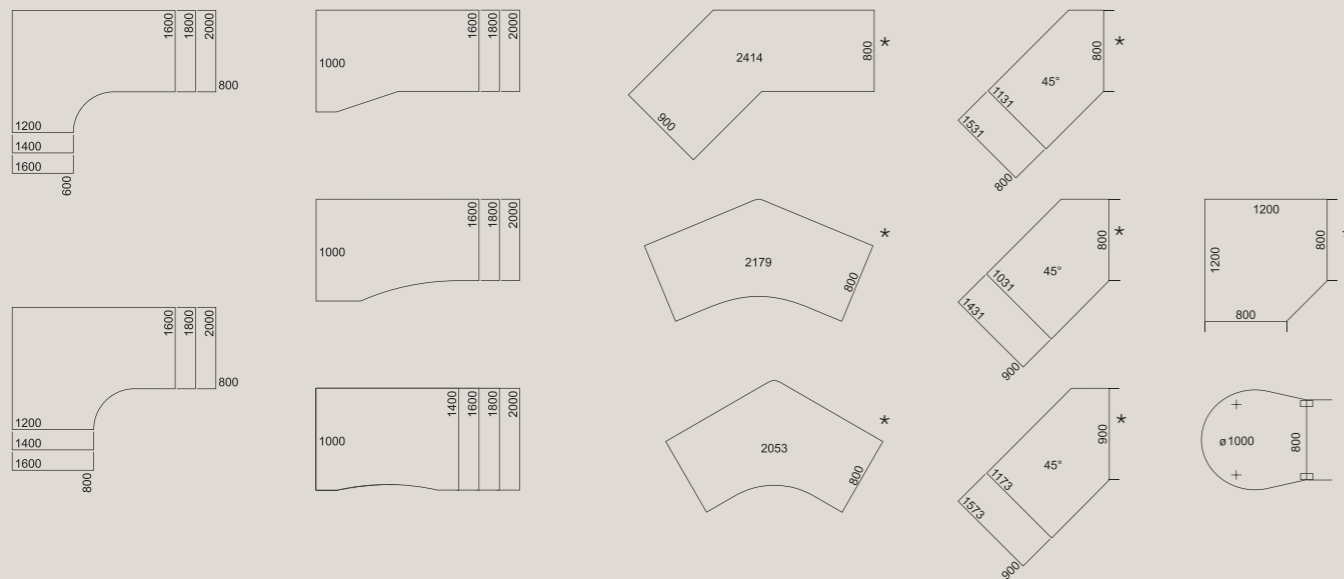

Junction elements

* Not available for the fix version.

Colours not guaranteed – may vary in printing – other colours available
Valid for the height adjustable version and the fix version