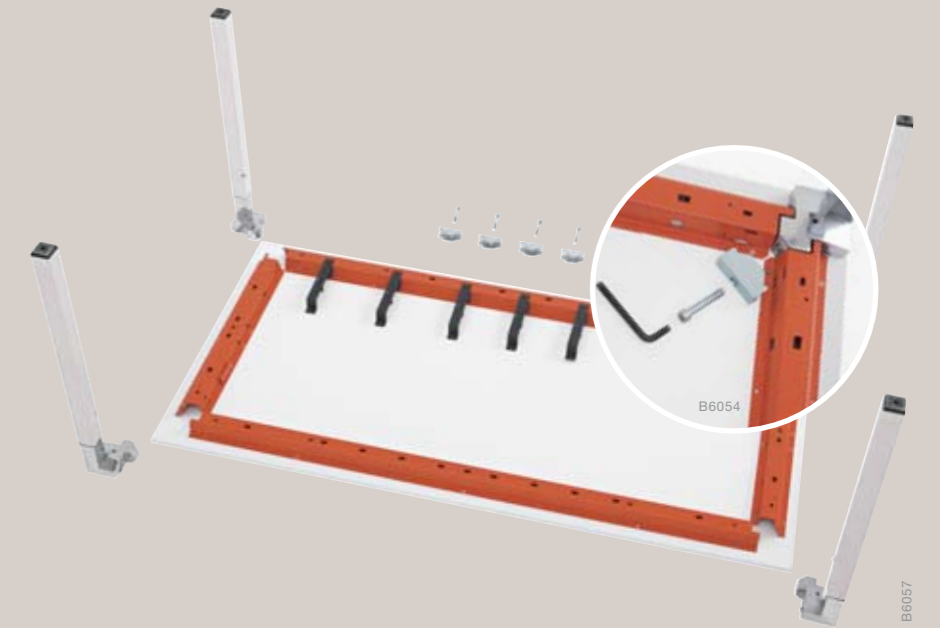

Easy
to assemble

Simple
to adjust

680mm
to 760mm

Easy to assemble

Kalidro is very easy to assemble. The frame and top are already fixed together, so all you have to do is attach the legs and select the desk height that works for you.

Simple to adjust

Kalidro is height adjustable from 680 to 760mm. It's quick and easy to do – just grab the height adjustment tool that's stored in the frame and loosen the screws on each leg. Check the height is even using the height markers on the legs.

Adjustment tool

Leg screw

Leg height markers

Cable management that works for you

Cable management is important. A wire-free workstation not only creates more space, it improves your productivity because there's nothing to get in the way of your workflow. That's why no matter what you ask of cable management,

Leg cable clips

Get powered up

The cable outlet box provides convenient access to power at desk level, which means you don't have to search around or bend down to get connected. Two different types are available.