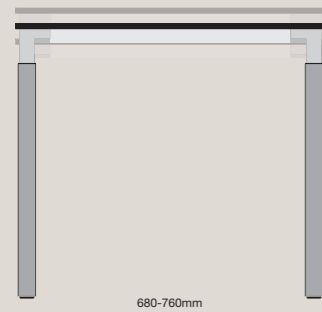

B6013

21

Height adjustment
Standard

680-760mm

Fix version
Standard

Castors

680-760mm

Castors