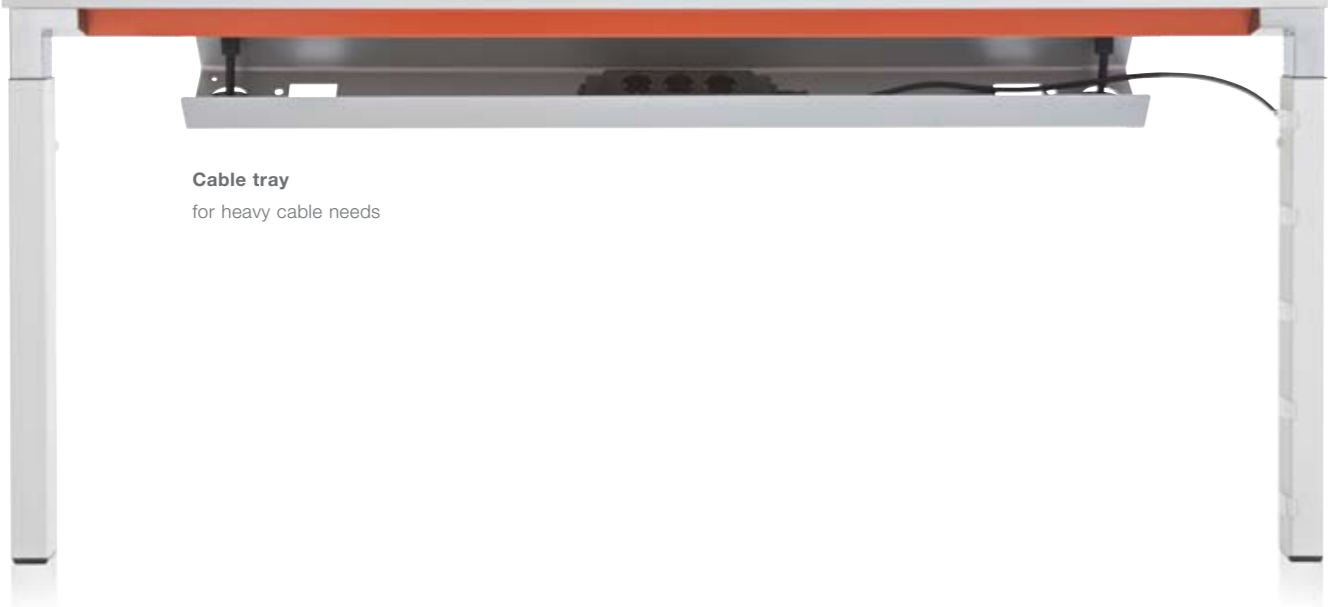

Cable management that works for you

Cable management is important. A wire-free workstation not only creates more space, it improves your productivity because there's nothing to get in the way of your workflow. That's why no matter what you ask of cable management,

If your needs are more demanding, the cable tray will take care of a larger number of wires.