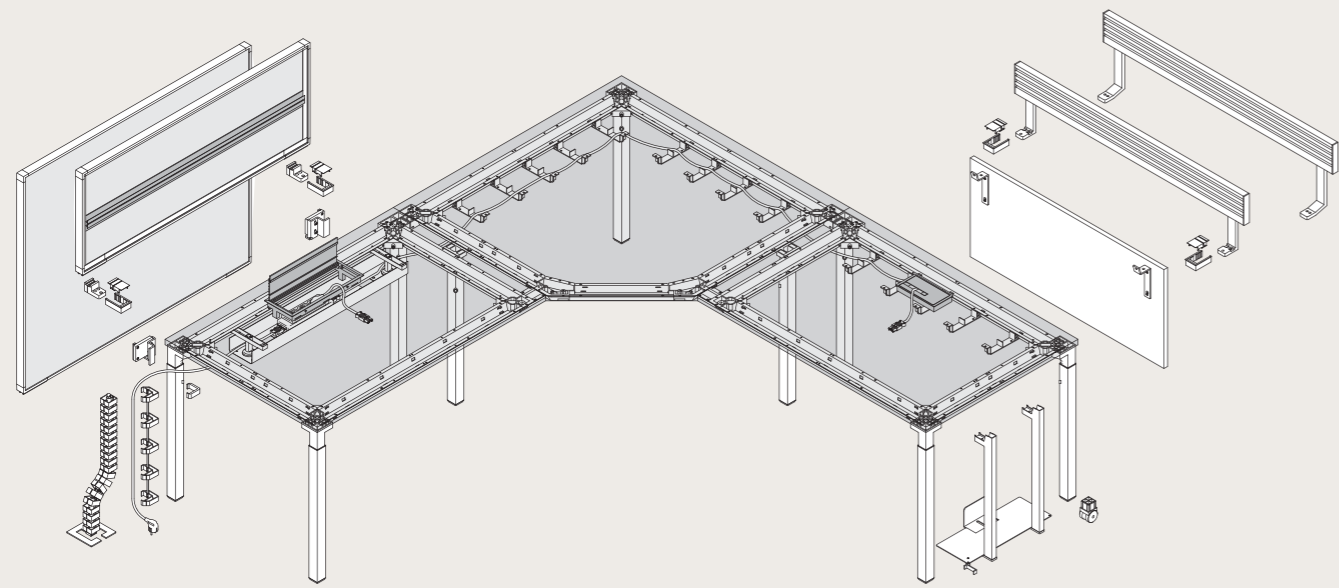

B6013

21

Height adjustment
Standard

680-760mm

Fix version
Standard

Castors

680-760mm

Castors