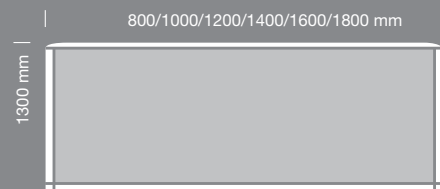

Simple to install and reconfigure

A0220

A0221

A0222

Frontier adapts as your company evolves and can be combined with the Steelcase freestanding desking systems (TNT, DOUE, 1+1, Frisco).

A0223

Straight screen

fabric

accessory rail 1 side/2 sides

glass

image*

* image: master square glass, frosted glass, aluminium grey fluted

Transition screen

fabric

accessory rail and fabric 1 side/2 sides

Straight panel

fabric

glass

accessory rail

1/2 glass

image*

* image: master square glass, frosted glass, aluminium grey fluted

Transition panel

fabric