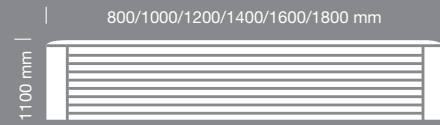

accessory rail 1 side/2 sides