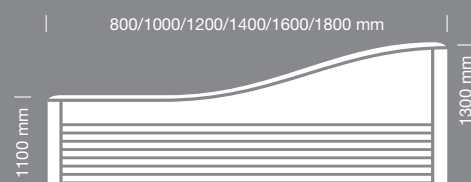

fabric

accessory rail and fabric 1 side/2 sides

Straight panel

fabric

glass

accessory rail

1/2 glass

image*