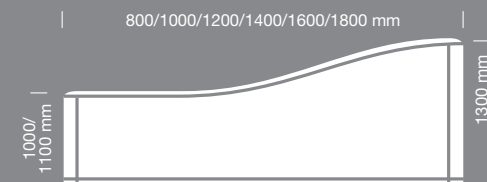

fabric

accessory rail and fabric 1 side/2 sides

Straight panel

fabric

glass

accessory rail

1/2 glass

image*