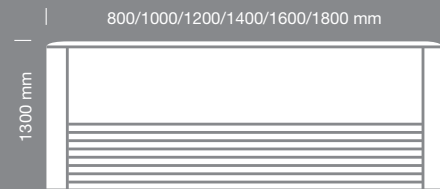

accessory rail 1 side/2 sides