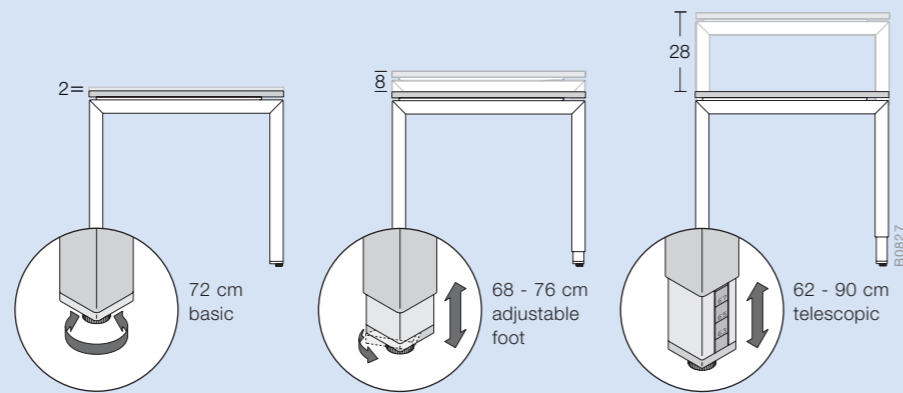

There are many theories about form and function. These have enabled us to create FrameOne.

**Height adjustable from 62... to 90 cm**

The triangle determines the shape. The legs are continuously height adjustable from 68 to 76 cm. Alternatively, they can be adjusted in 1 cm steps with the help of a telescopic system over a desktop height ranging from 62 to 90 cm. FrameOne is always at the right height for you.