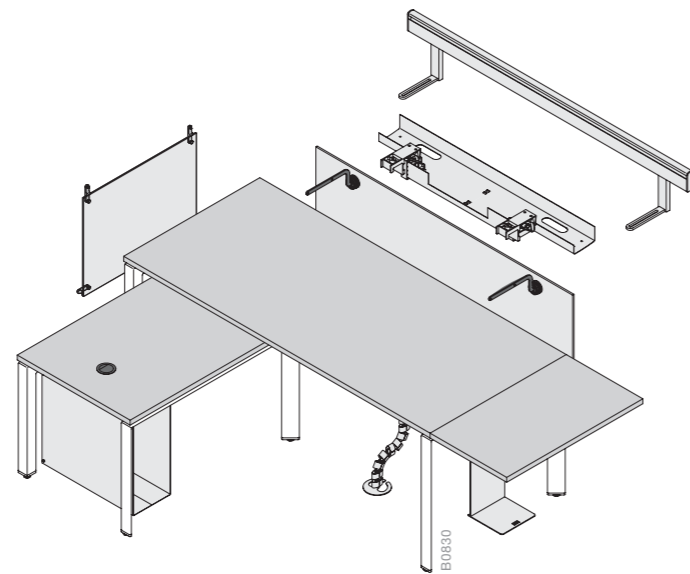

Description of the system

The strength of FrameOne lies in the system. For example, in the translucent accessories of the Orga rail- document boxes and supports for notepads, CDs or pencils – that offer an ideal organisation solution for the area above the workspace. Cable management in and around FrameOne is almost as invisible as the power supply – it uses a folding cable gland and cable riser with an extension or cable supports. FrameOne is environmentally friendly as a matter of course – all the structures and coatings, tops and cable guides are made of recyclable material and the wood undergoes full thermal re-treatment.