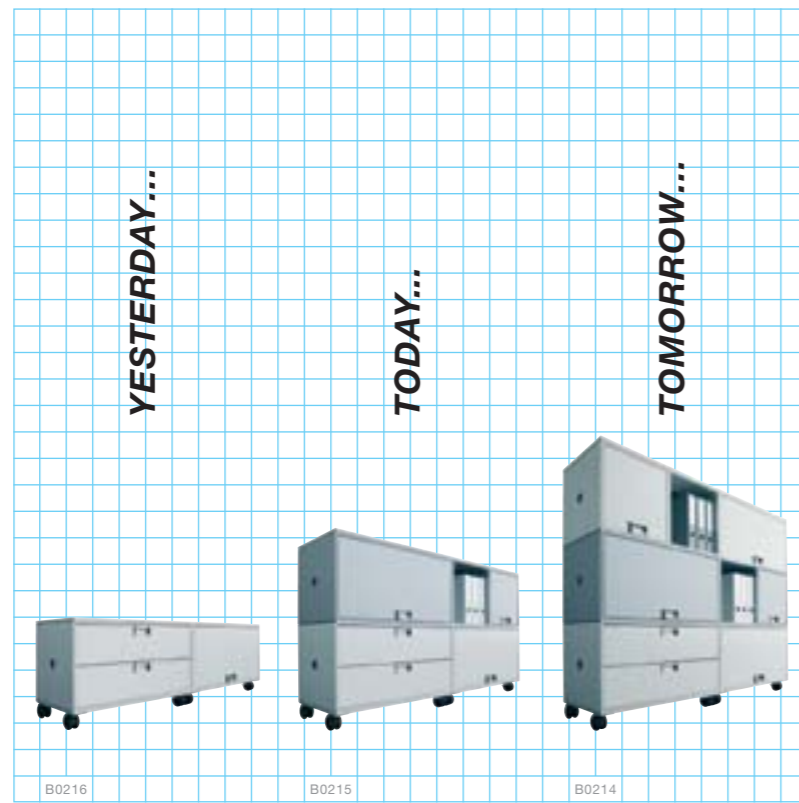

An infinitely flexible system. Not a mathematical equation for the Nobel Prize, but a prize-winning furniture concept. High-quality materials, well thought-out modular principle and incredible extension possibilities. Personalized configuration, depending on usage. All within four walls. And because no-one knows what the future holds, FlexBox prepares you for everything.

Mobile FlexBox. Make your (business) life easier by taking it with you. So simple, so universal. The dimensions of the small FlexBox (40 x 40 x 40 cm) are an ideal size. Flexbox also comes in bigger sizes: 80 x 40 x 40 cm. Discover all the possibilities?

FLEXBOX

Design based
on people
Stefan Brodbeck
Designer
of FlexBox

Innovation Award Architecture and Office. The magazine AIT, awarded FlexBox the innovation award for architecture and office in the category, products of architectural quality, during Orgatec 2004.