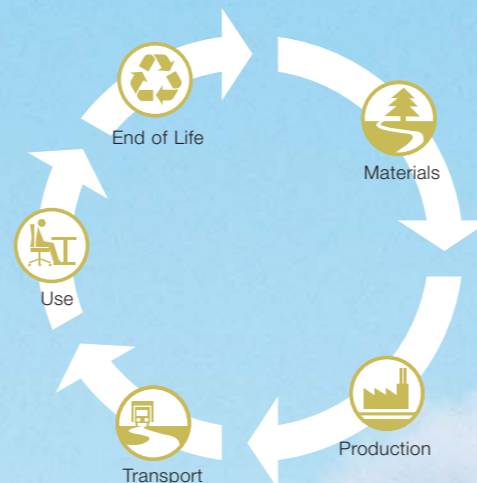

Eastside in detail The unique rectangular structure and openness of the arms gives Eastside a classic identity.

Low impact

Eastside uses a reduced number of low energy materials with minimum impact on the environment: steel, polypropylene, foam and fabric.