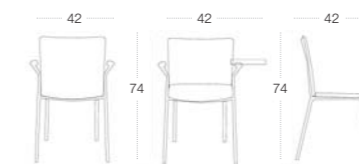

Eastside is available in any seating finish. **Configure Eastside to the task** with armrests, castors or a writing table. All versions are fully stackable (6) and compatible with a dolly (6) and trolley (8).