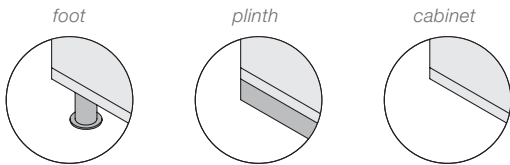

B0841

B0826

B0842

B0492

B0844

Slide is a new classic in office furniture. Soundproofed fronts or rear panels are available as an option.

B0845

System add-ons – Slide

Dimensions (cm)

	foot	plinth	cabinet
5FH	192,9	188,7	
4FH	152,9	148,7	
3FH	119,7	115,5	111,4
2OH	81,5	77,3	73,2

Front-running door on right

Front-running door on left

Front-running door in middle

Front-running door inside