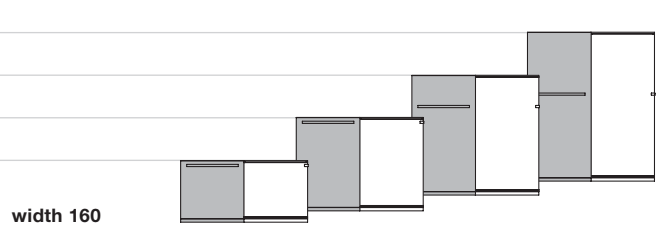

B0841

B0826

B0842

B0492

B0844

Slide is a new classic in office furniture. Soundproofed fronts or rear panels are available as an option.

B0845

System add-ons – Slide

Dimensions (cm)

	foot	plinth	cabinet
5FH	192,9	188,7	
4FH	152,9	148,7	
3FH	119,7	115,5	111,4
2OH	81,5	77,3	73,2

Front-running door on right

Front-running door on left

Front-running door in middle

Front-running door inside