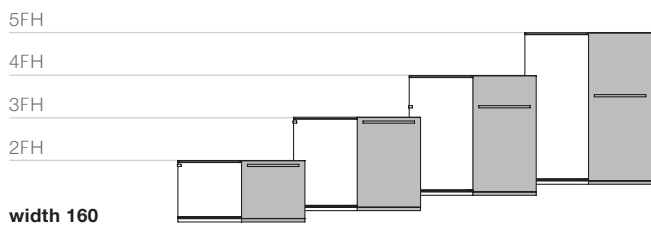

B0841

B0826

B0842

B0492

B0844

Slide is a new classic in office furniture. Soundproofed fronts or rear panels are available as an option.

B0845

System add-ons – Slide

Dimensions (cm)

	foot	plinth	cabinet
5FH	192,9	188,7	
4FH	152,9	148,7	
3FH	119,7	115,5	111,4
2OH	81,5	77,3	73,2

Front-running door on right

Front-running door on left

Front-running door in middle

Front-running door inside