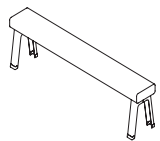

1x mid beam
H720xL2400

B Free Lounge – Where people and ideas come together