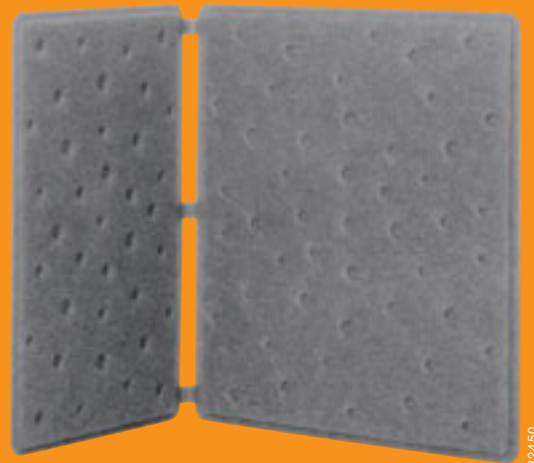

2x table-stools

2x trays (for cubes)

2x tables H720xL1700

2x long cubes P600xL1700 + 1 top blocks

8x small cubes 425x425

2x screens H1500x1200

PET Screen was designed:

In harmony with our commitment to **environmental performance and sustainable interiors**