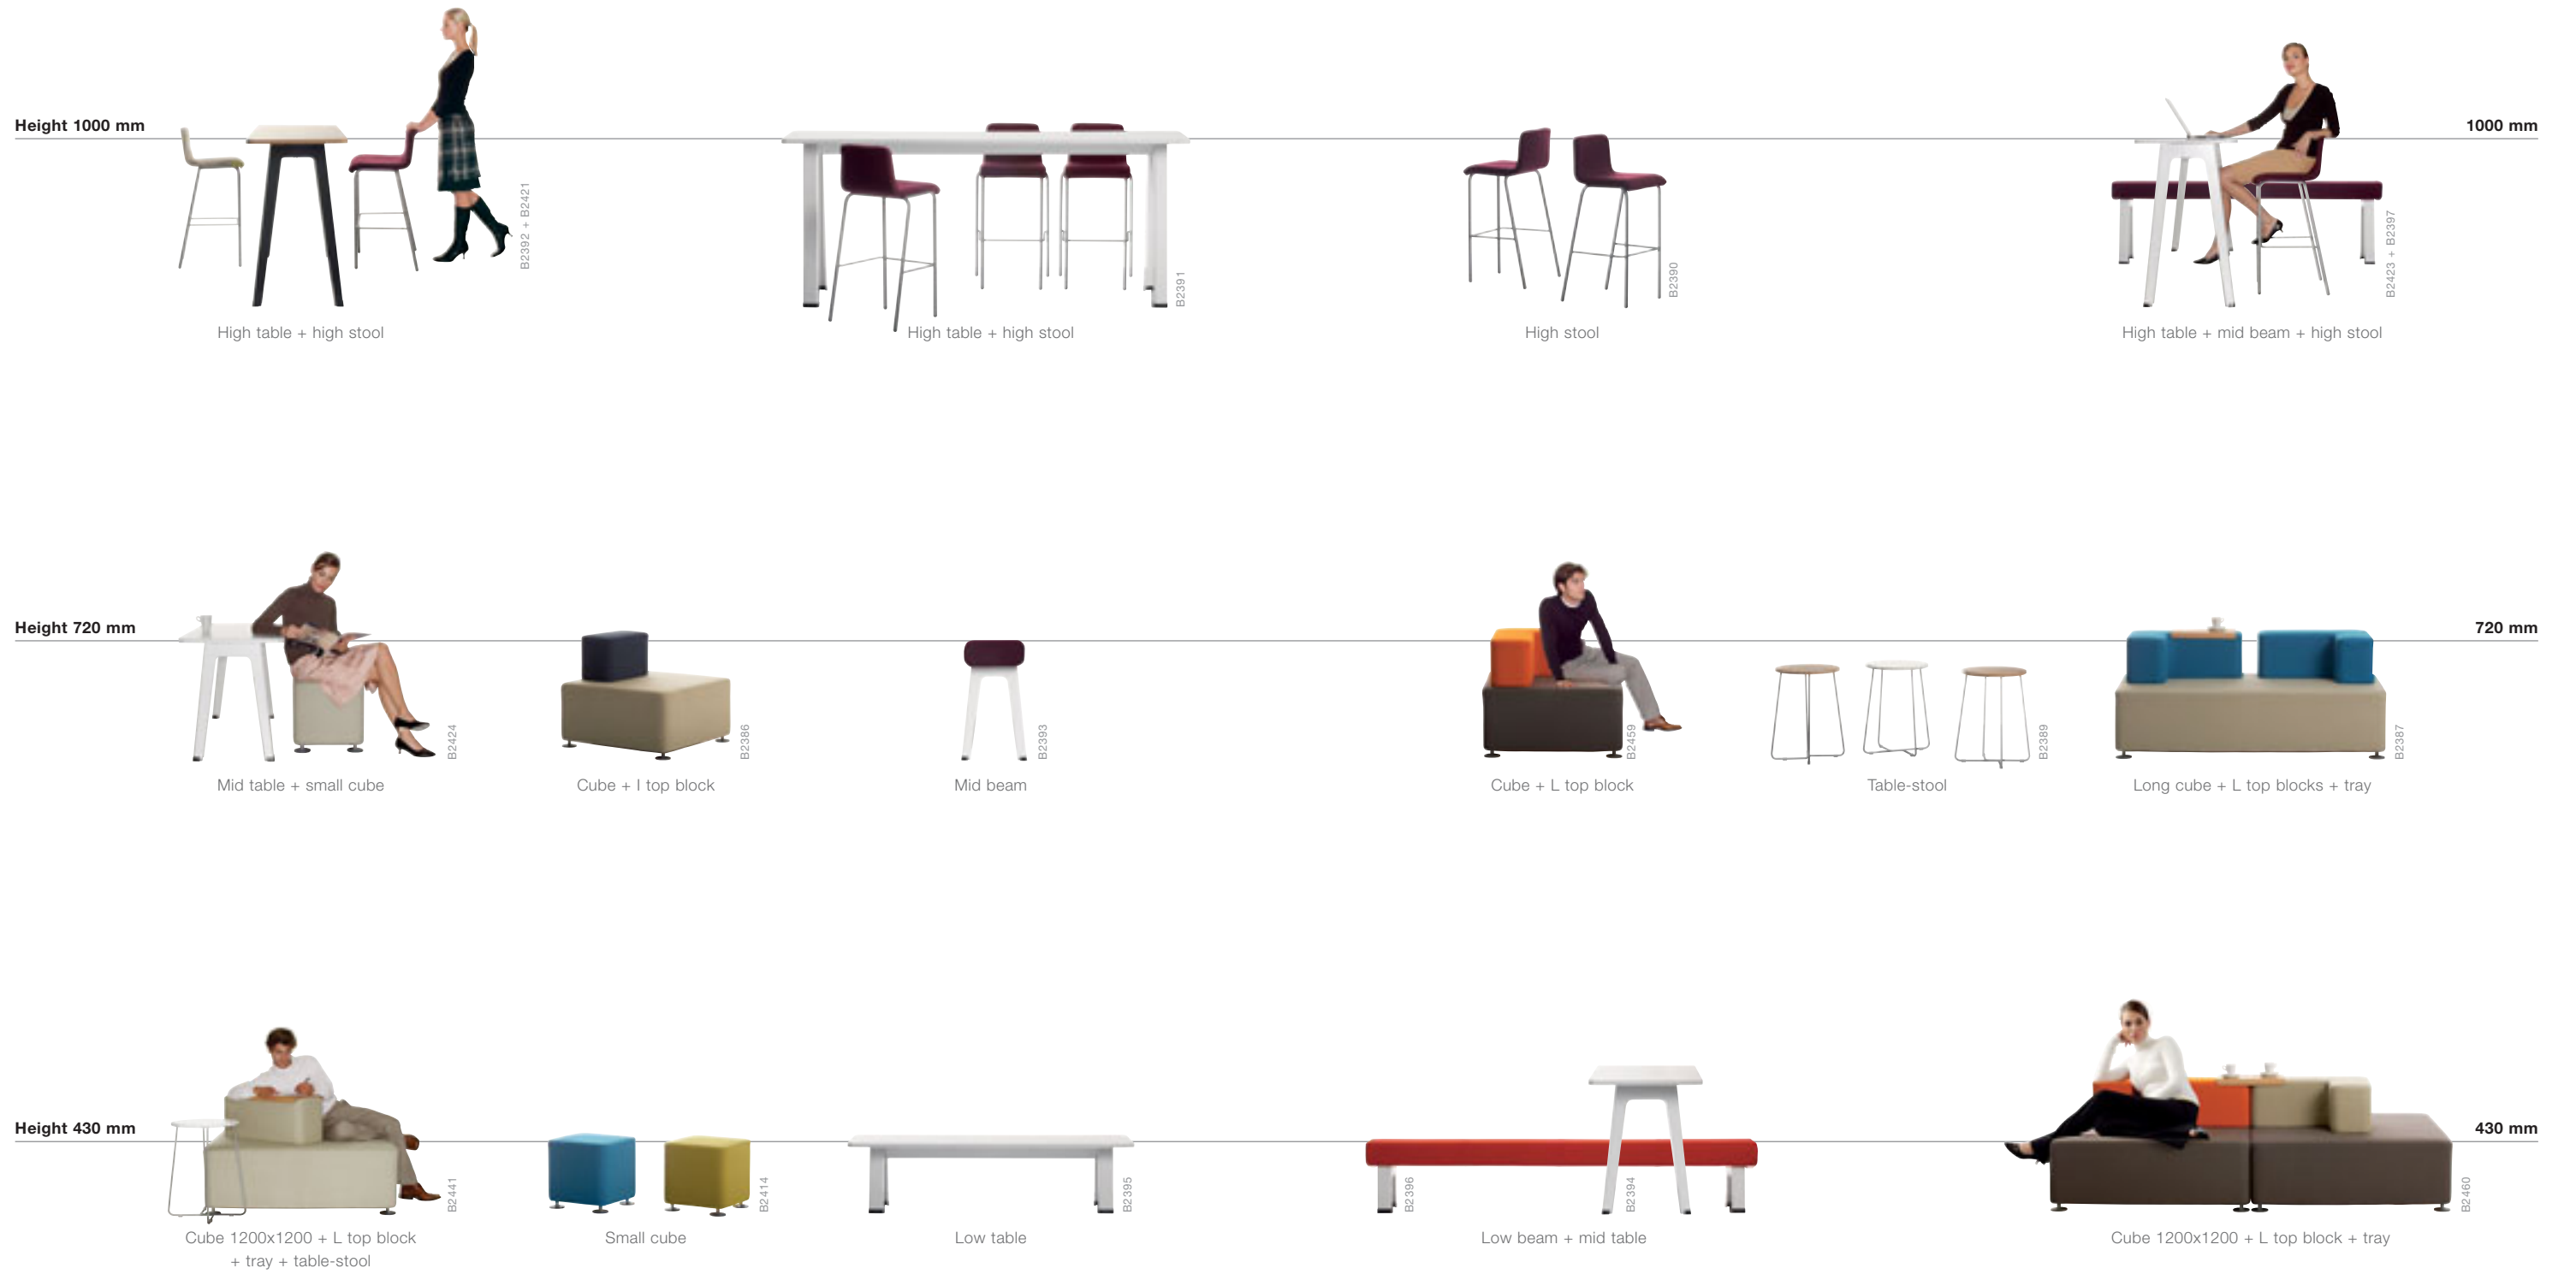

B2381

4x beams
H430xL1400

2x tables
H720xL1700

4x cubes
425x425

3x cubes
1200x1200

3x L top
blocks

3x screens
H1300xL1200

2x trays
for beam

B Free Lounge – Where people and ideas come together

Where would you go to **connect, relax or work informally** with others?

1. Café Club

2. Team space

B Free Lounge is the first range that supports different applications within the same space: a coffee break, informal work, a short creative meeting, a brainstorming session or just a relaxed, private conversation. It's an inspiring space to be alone in or to meet others. The B Free Lounge flexible 'family' allows you to use the space as you want to.