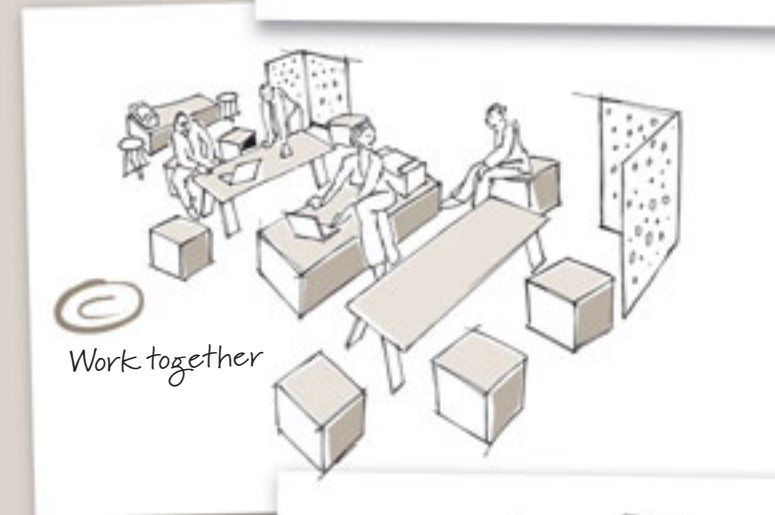

2x table-stools

2x trays (for cubes)

2x tables H720xL1700

2x long cubes P600xL1700 + 1 top blocks

8x small cubes 425x425

2x screens H1500x1200

PET Screen was designed:

In harmony with our commitment to **environmental performance and sustainable interiors**