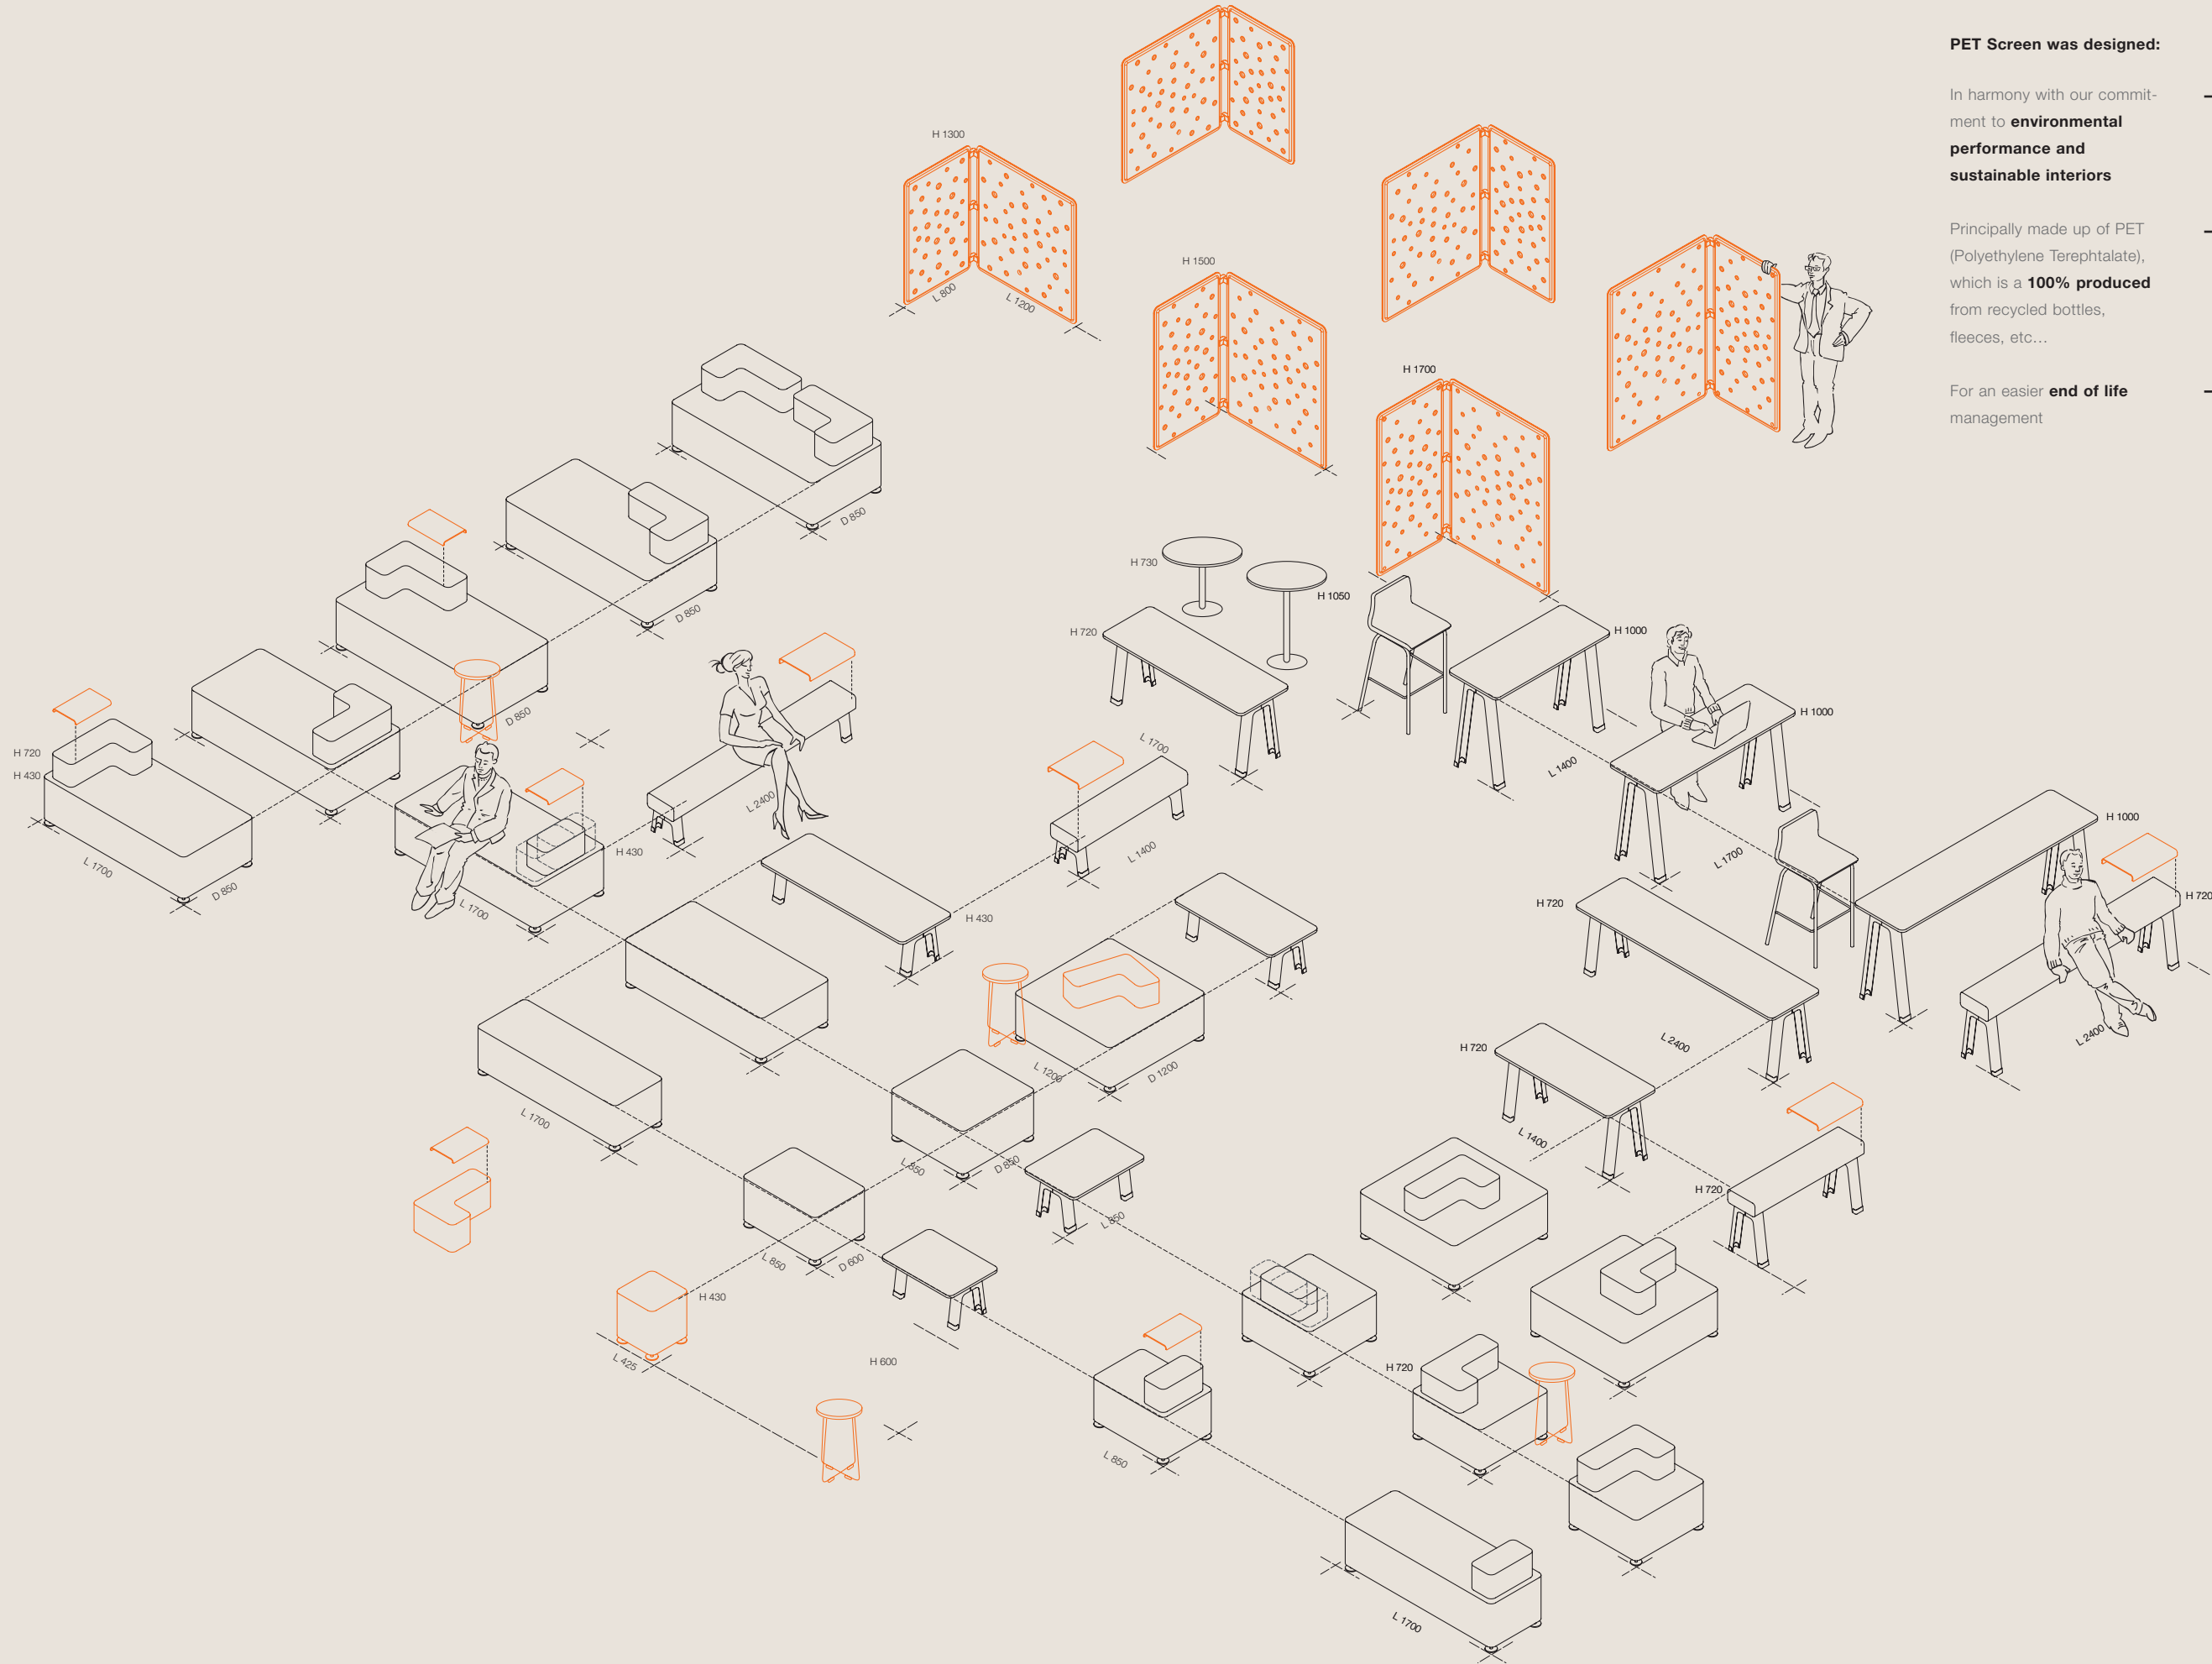

2x table-stools

2x trays (for cubes)

2x tables H720xL1700

2x long cubes P600xL1700 + 1 top blocks

8x small cubes 425x425

2x screens H1500x1200

PET Screen was designed:

In harmony with our commitment to **environmental performance and sustainable interiors**