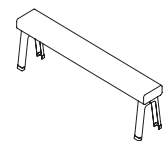

1. Café Club

B2431

Have a short meeting

Take over the space for a closed team meeting and collaborate in a choice of relaxed positions.

B2398

1x beam
H720xL2400

2x tables
H430xL1700

4x cubes + 1 top
blocks 850x850