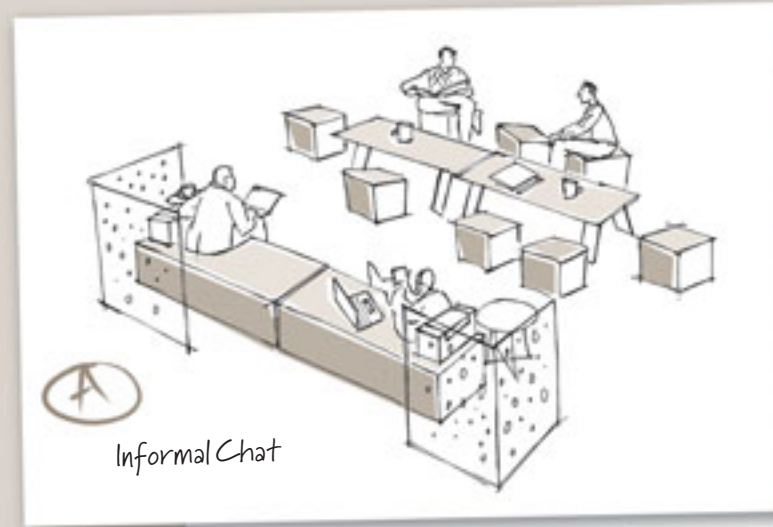

2x table-stools

2x trays (for cubes)

2x tables H720xL1700

2x long cubes P600xL1700 + 1 top blocks

8x small cubes 425x425

2x screens H1500x1200

PET Screen was designed:

In harmony with our commitment to **environmental performance and sustainable interiors**