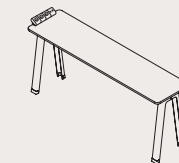

B2432

Take a break

Simply drop by for a break and an informal chat with colleagues.

2x cubes + L top blocks 850x1700

B2434

Meet/Brainstorm

Use the space to come together for a brainstorming session.

6x cubes
425x425

2x table-stool

B2461

Work together

Spend time interacting and collaborating together as a team.

1x high table*
H1000xL2400

1x beam
H720xL2400

3x high stools

*Bring power and data with the Steelcase Connecting Hub