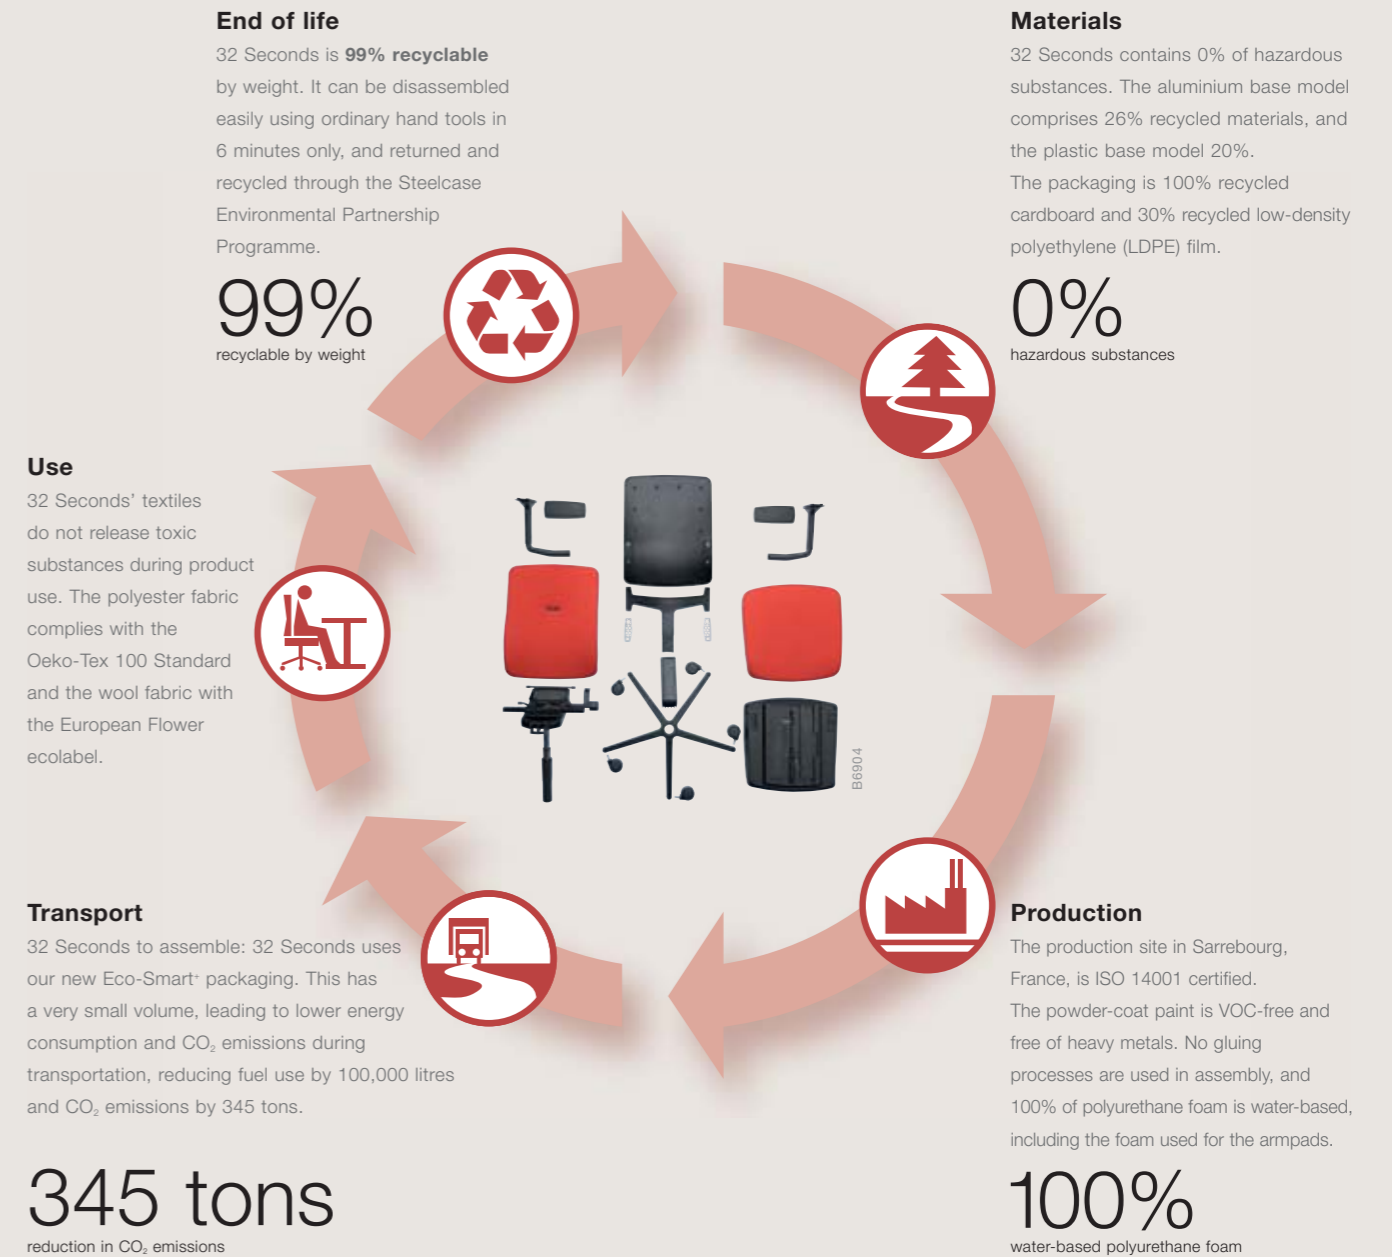

Environmental performance

During 32 Seconds' development process we considered the environmental impact of **every stage of the product's lifecycle**: materials extraction, production, transportation, use and re-use and end of life.

The Life Cycle Assessment (LCA -ISO 14044) method helped us to **create a more sustainable product** by measuring and reducing 32 Seconds' environmental impact, **avoiding the transfer of pollution** from one stage or country to another.